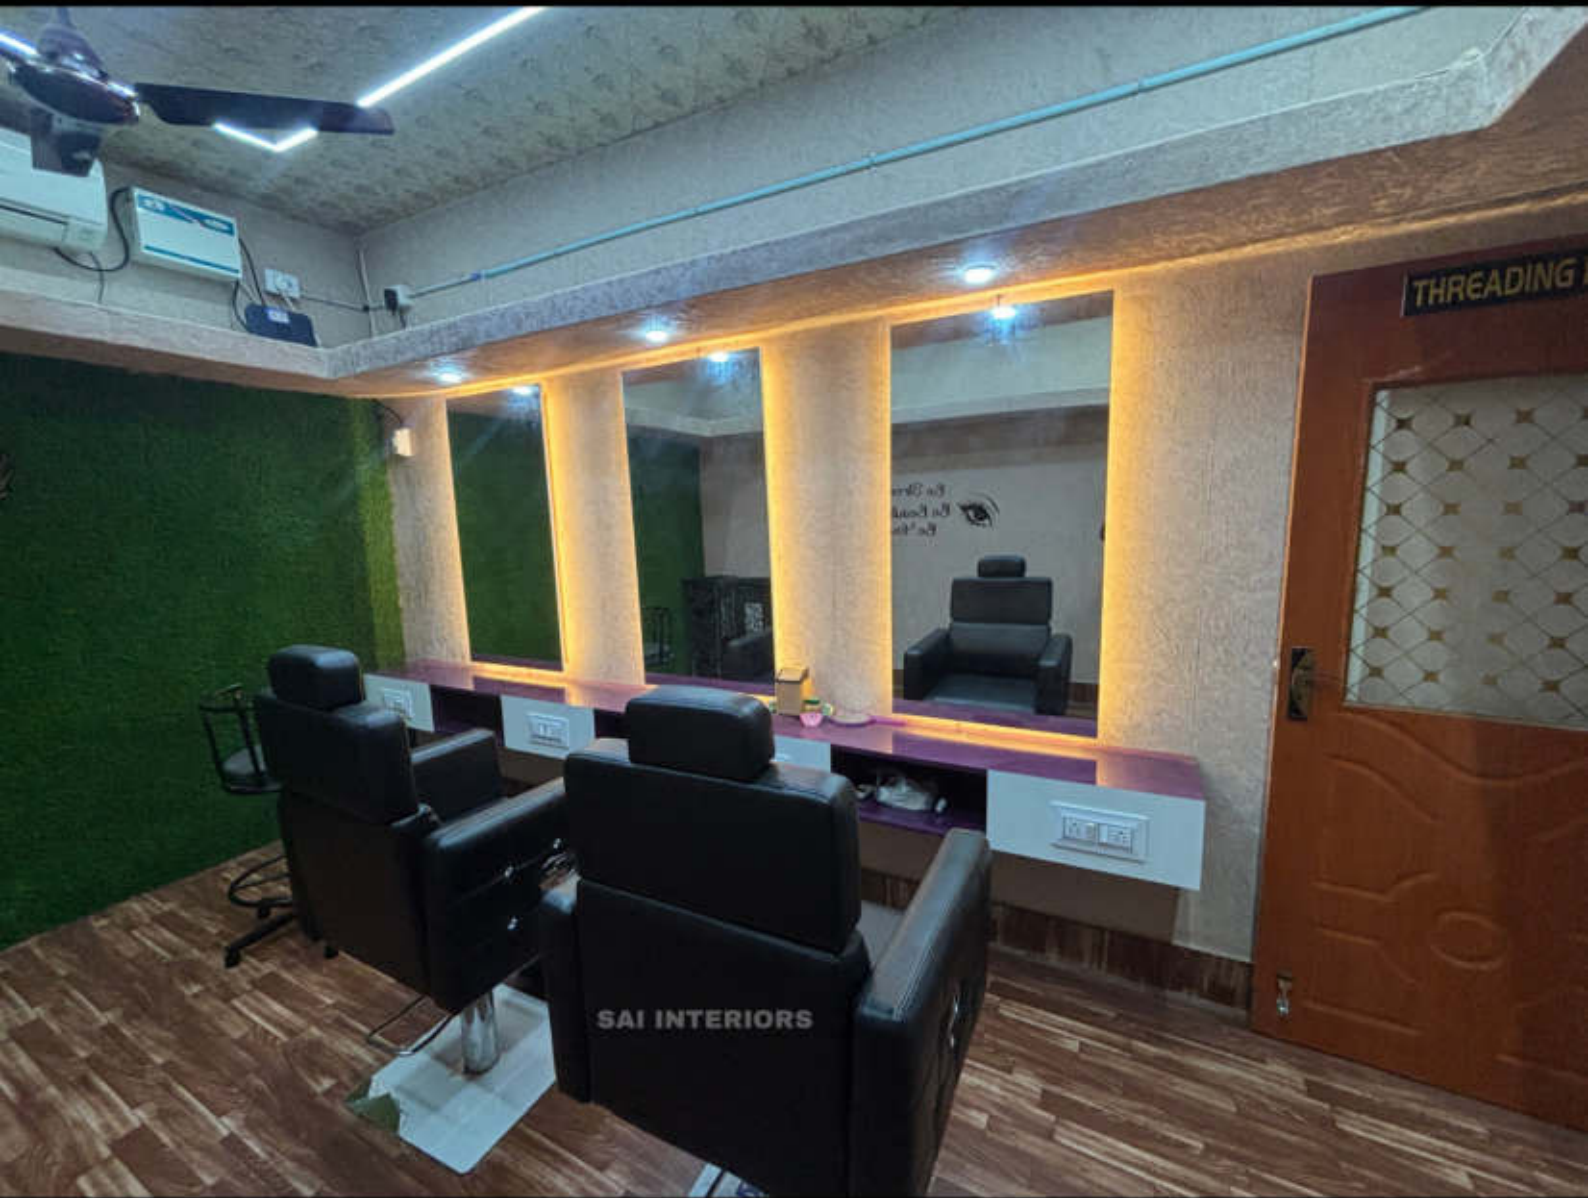

SRI SAI HITECH INTERIORS & CONSTRUCTIONS

8925987070, 9344245756