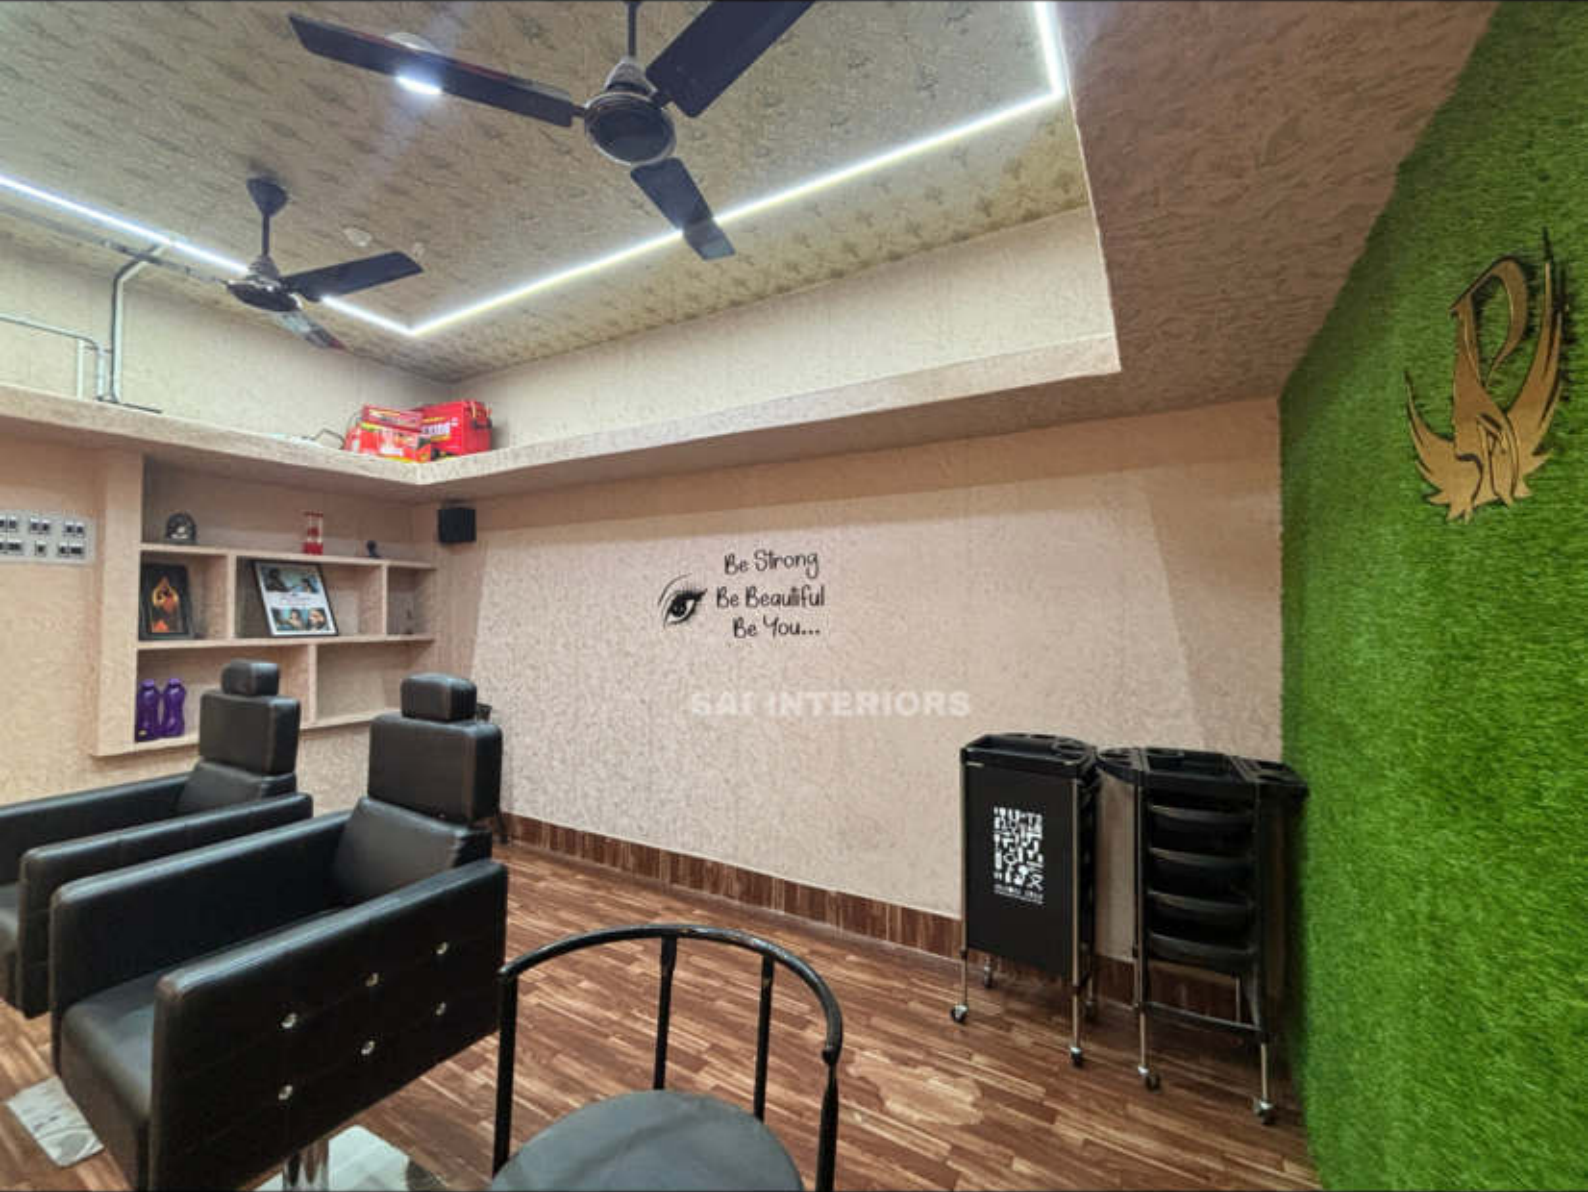

SRI SAI HITECH INTERIORS & CONSTRUCTIONS

8925987070, 9344245756