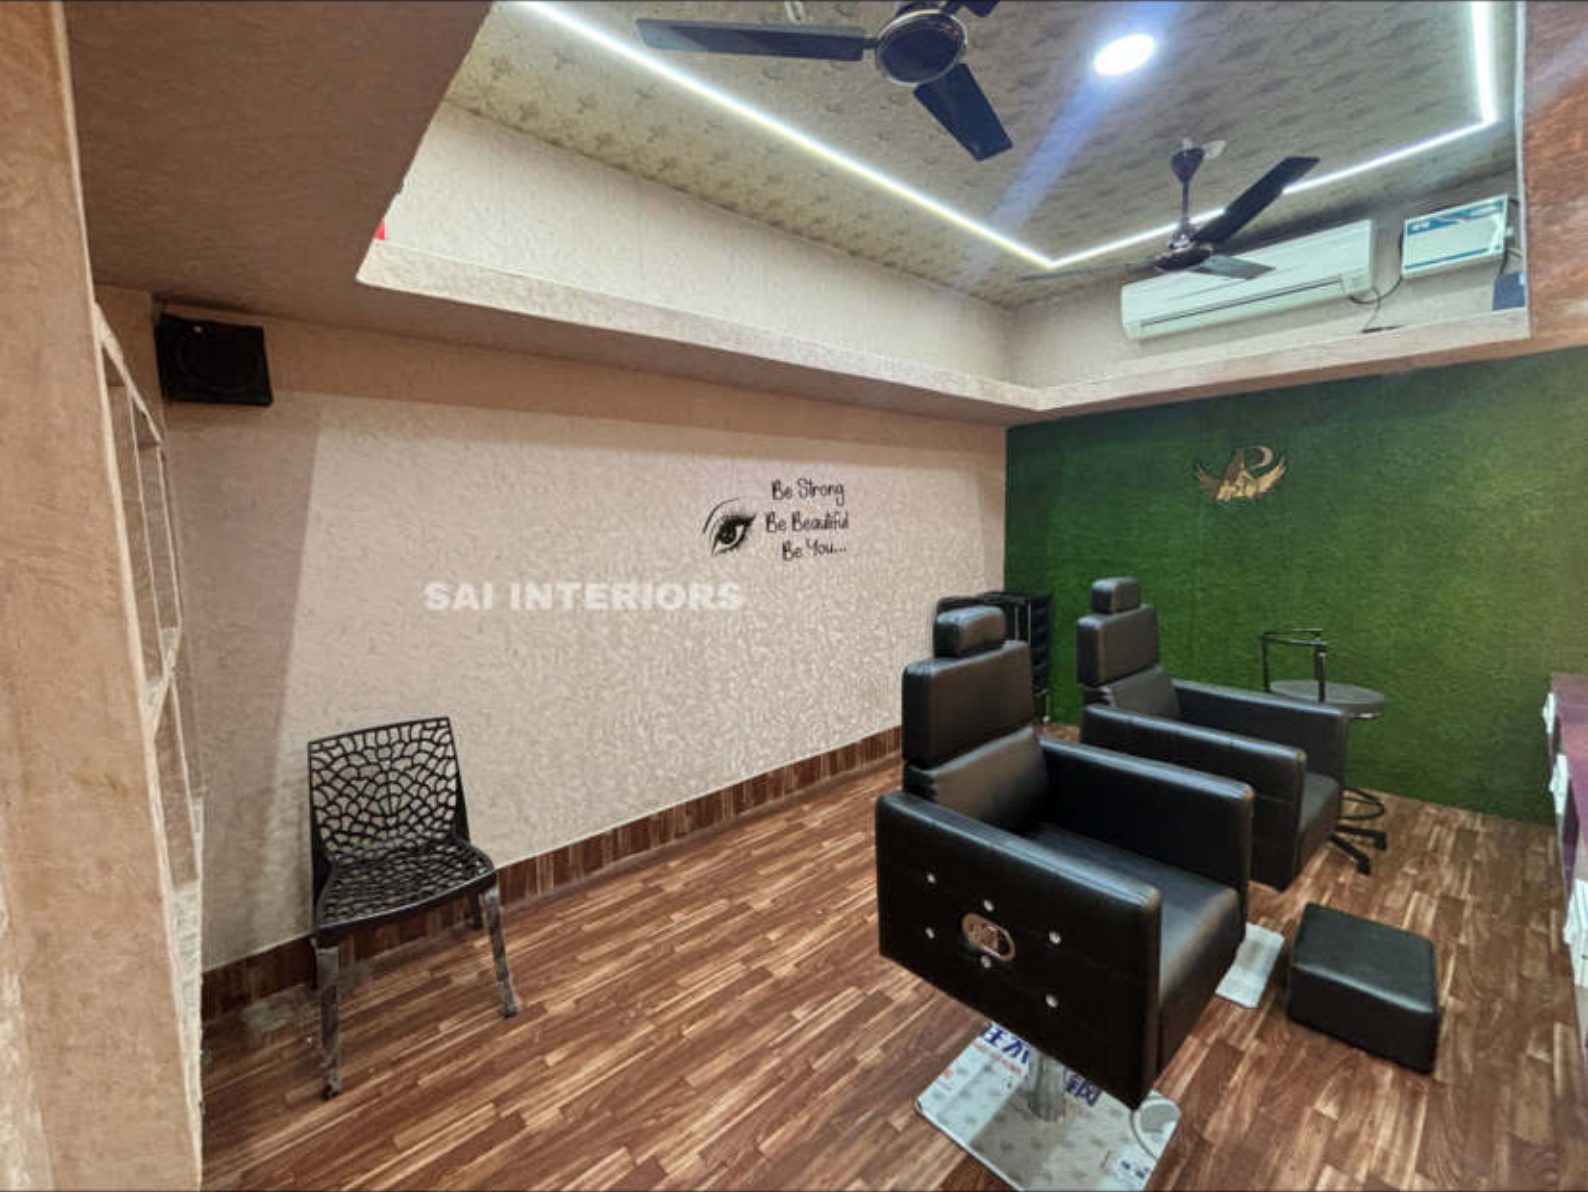

SRI SAI HITECH INTERIORS & CONSTRUCTIONS

8925987070,9344245756