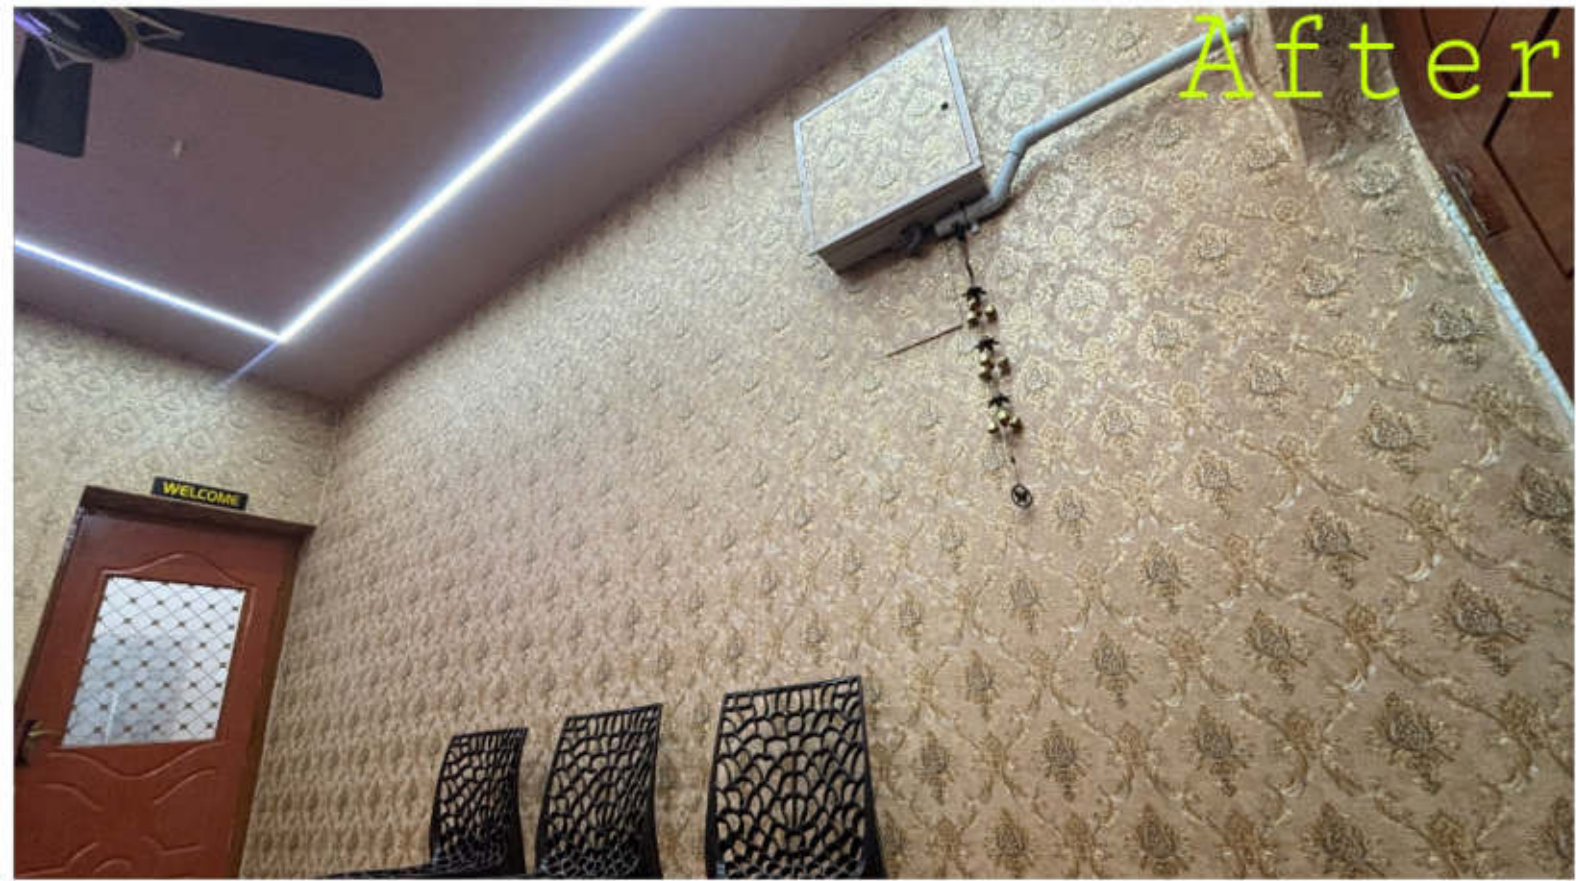

Before

SRI SAI HITECH INTERIORS & CONSTRUCTIONS

After