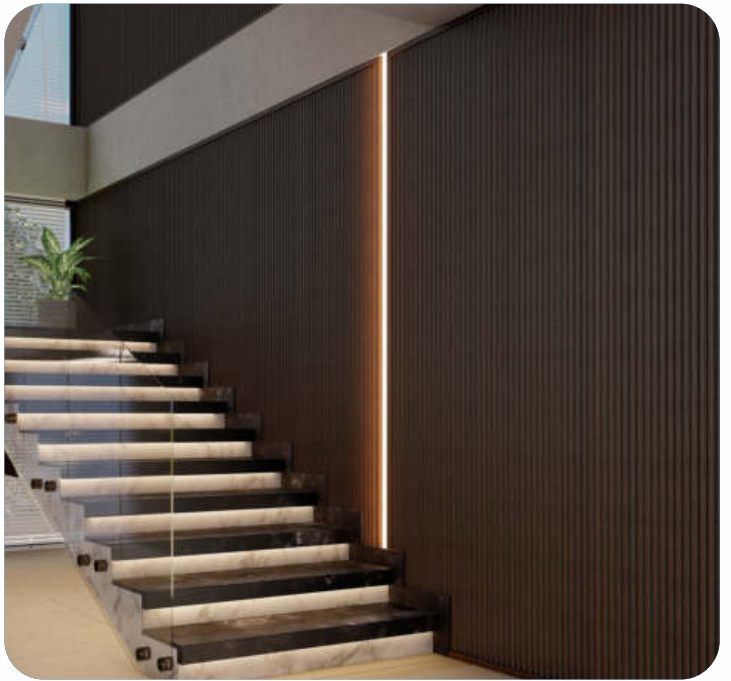

WPC INTERIOR FLUTED PANEL

WPC (Wood-Plastic Composite) interior panels are an eco-friendly & versatile wall cladding solution. Known for their durability, aesthetics & low maintenance, WPC panels are widely used in modern interior design for both residential & commercial spaces.

Natural Granite
& Marble Look

Zero
Maintain

Weather &
UV Resistant

WPC INTERIOR FLUTED PANEL

INSPIRE YOUR INTERIOR
WPC INTERIOR FLUTED PANEL

Model - 1

4001
JADE BLACK

4002
PRINCETON ORANGE