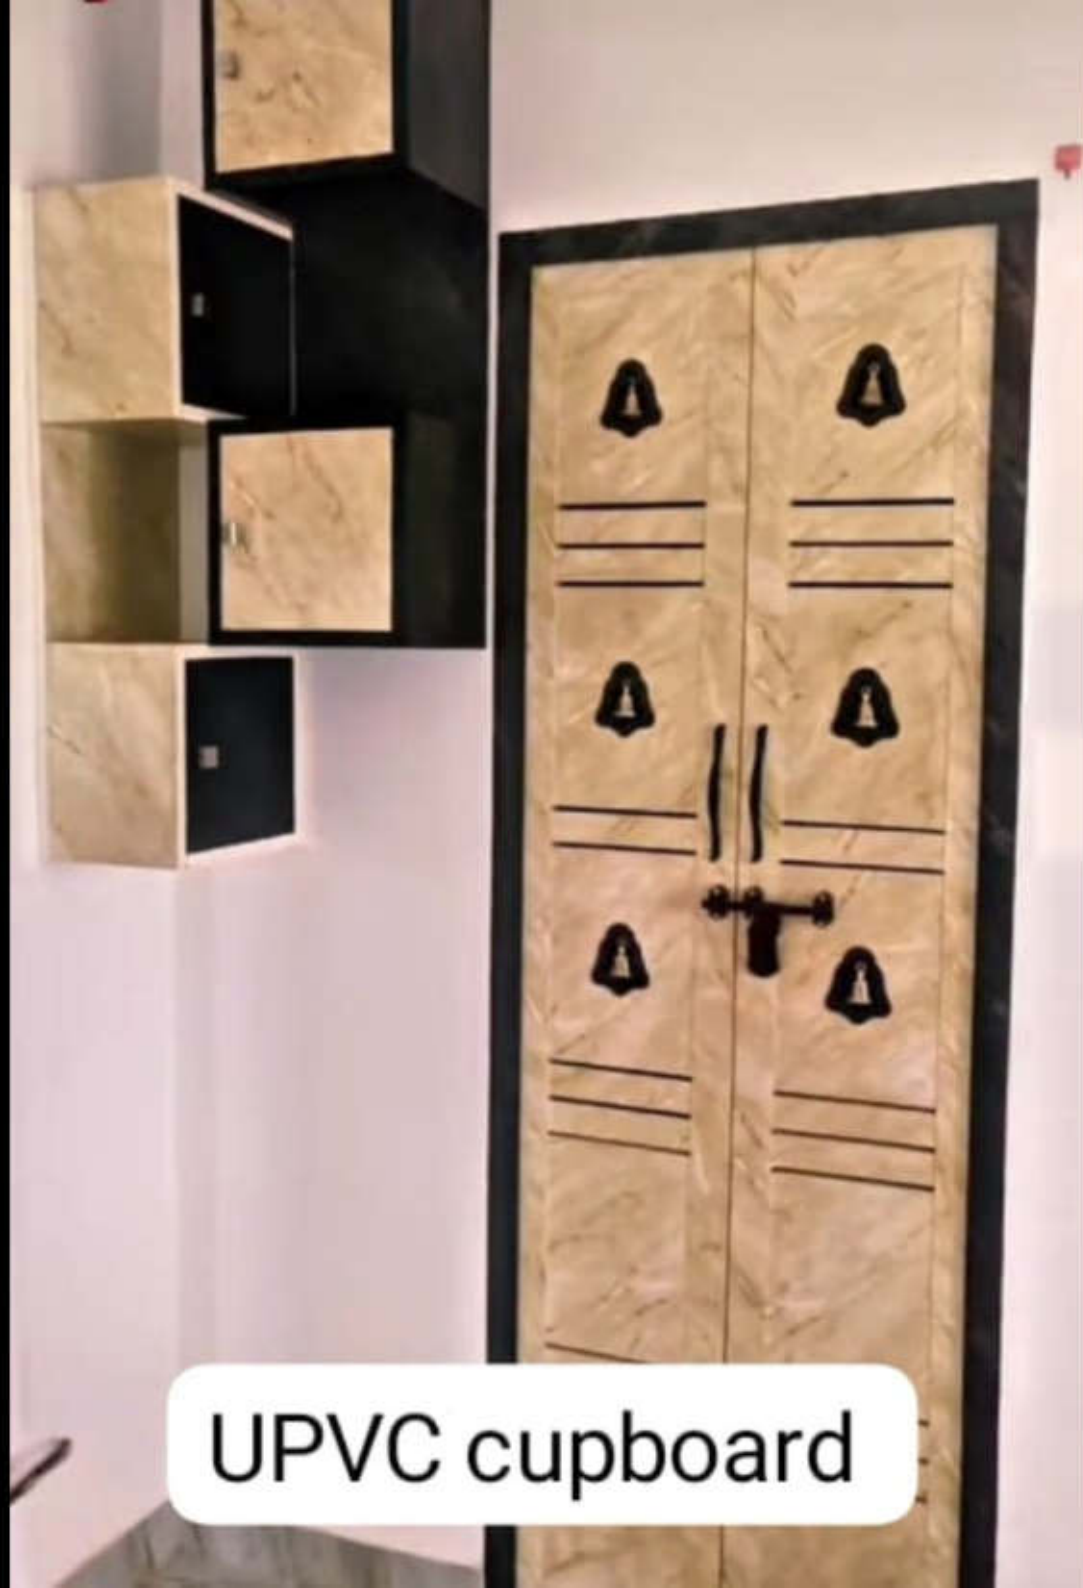

**SRI SAI HITECH INTERIORS &
CONSTRUCTIONS**

UPVC cupboard

8925987070,9344245756

SRI SAI HITECH INTERIORS & CONSTRUCTIONS

8925987070,9344245756

**SRI SAI HITECH INTERIORS &
CONSTRUCTIONS**

**SRI SAI HITECH
INTERIORS &
CONSTRUCTIONS**