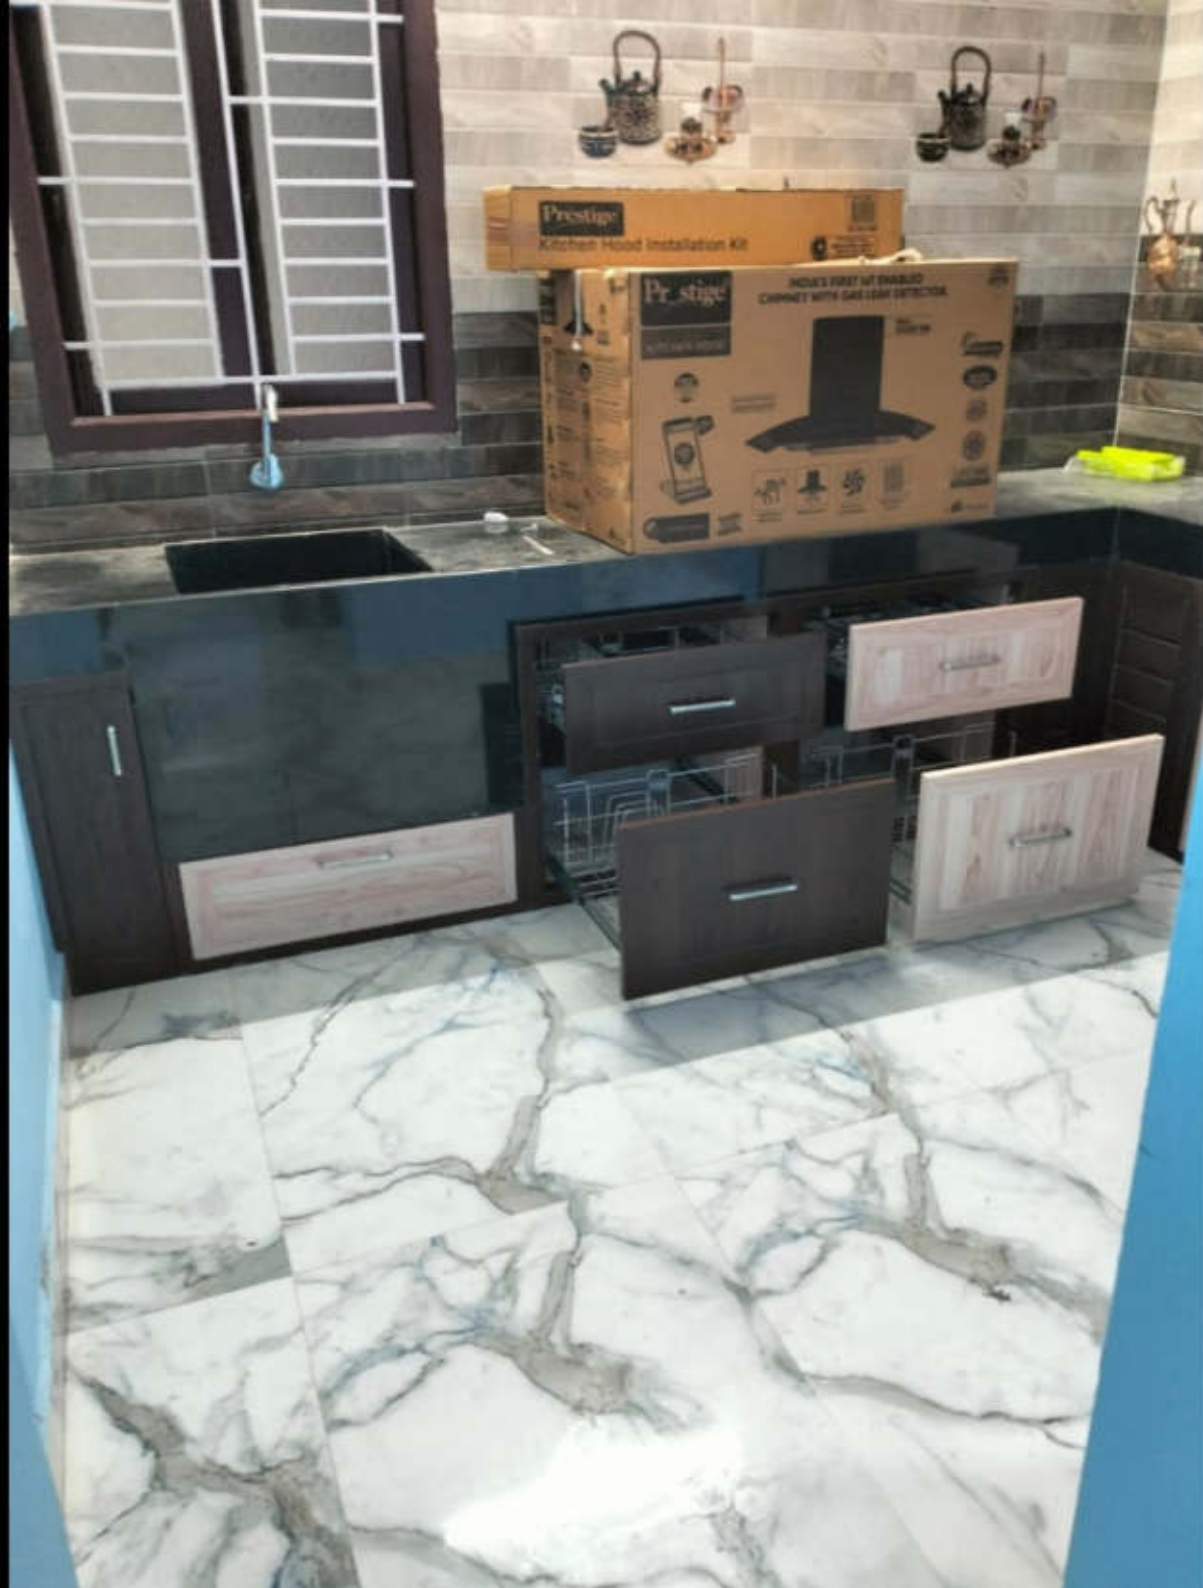

**SRI SAI HITECH INTERIORS &
CONSTRUCTIONS**

8925987070,9344245756