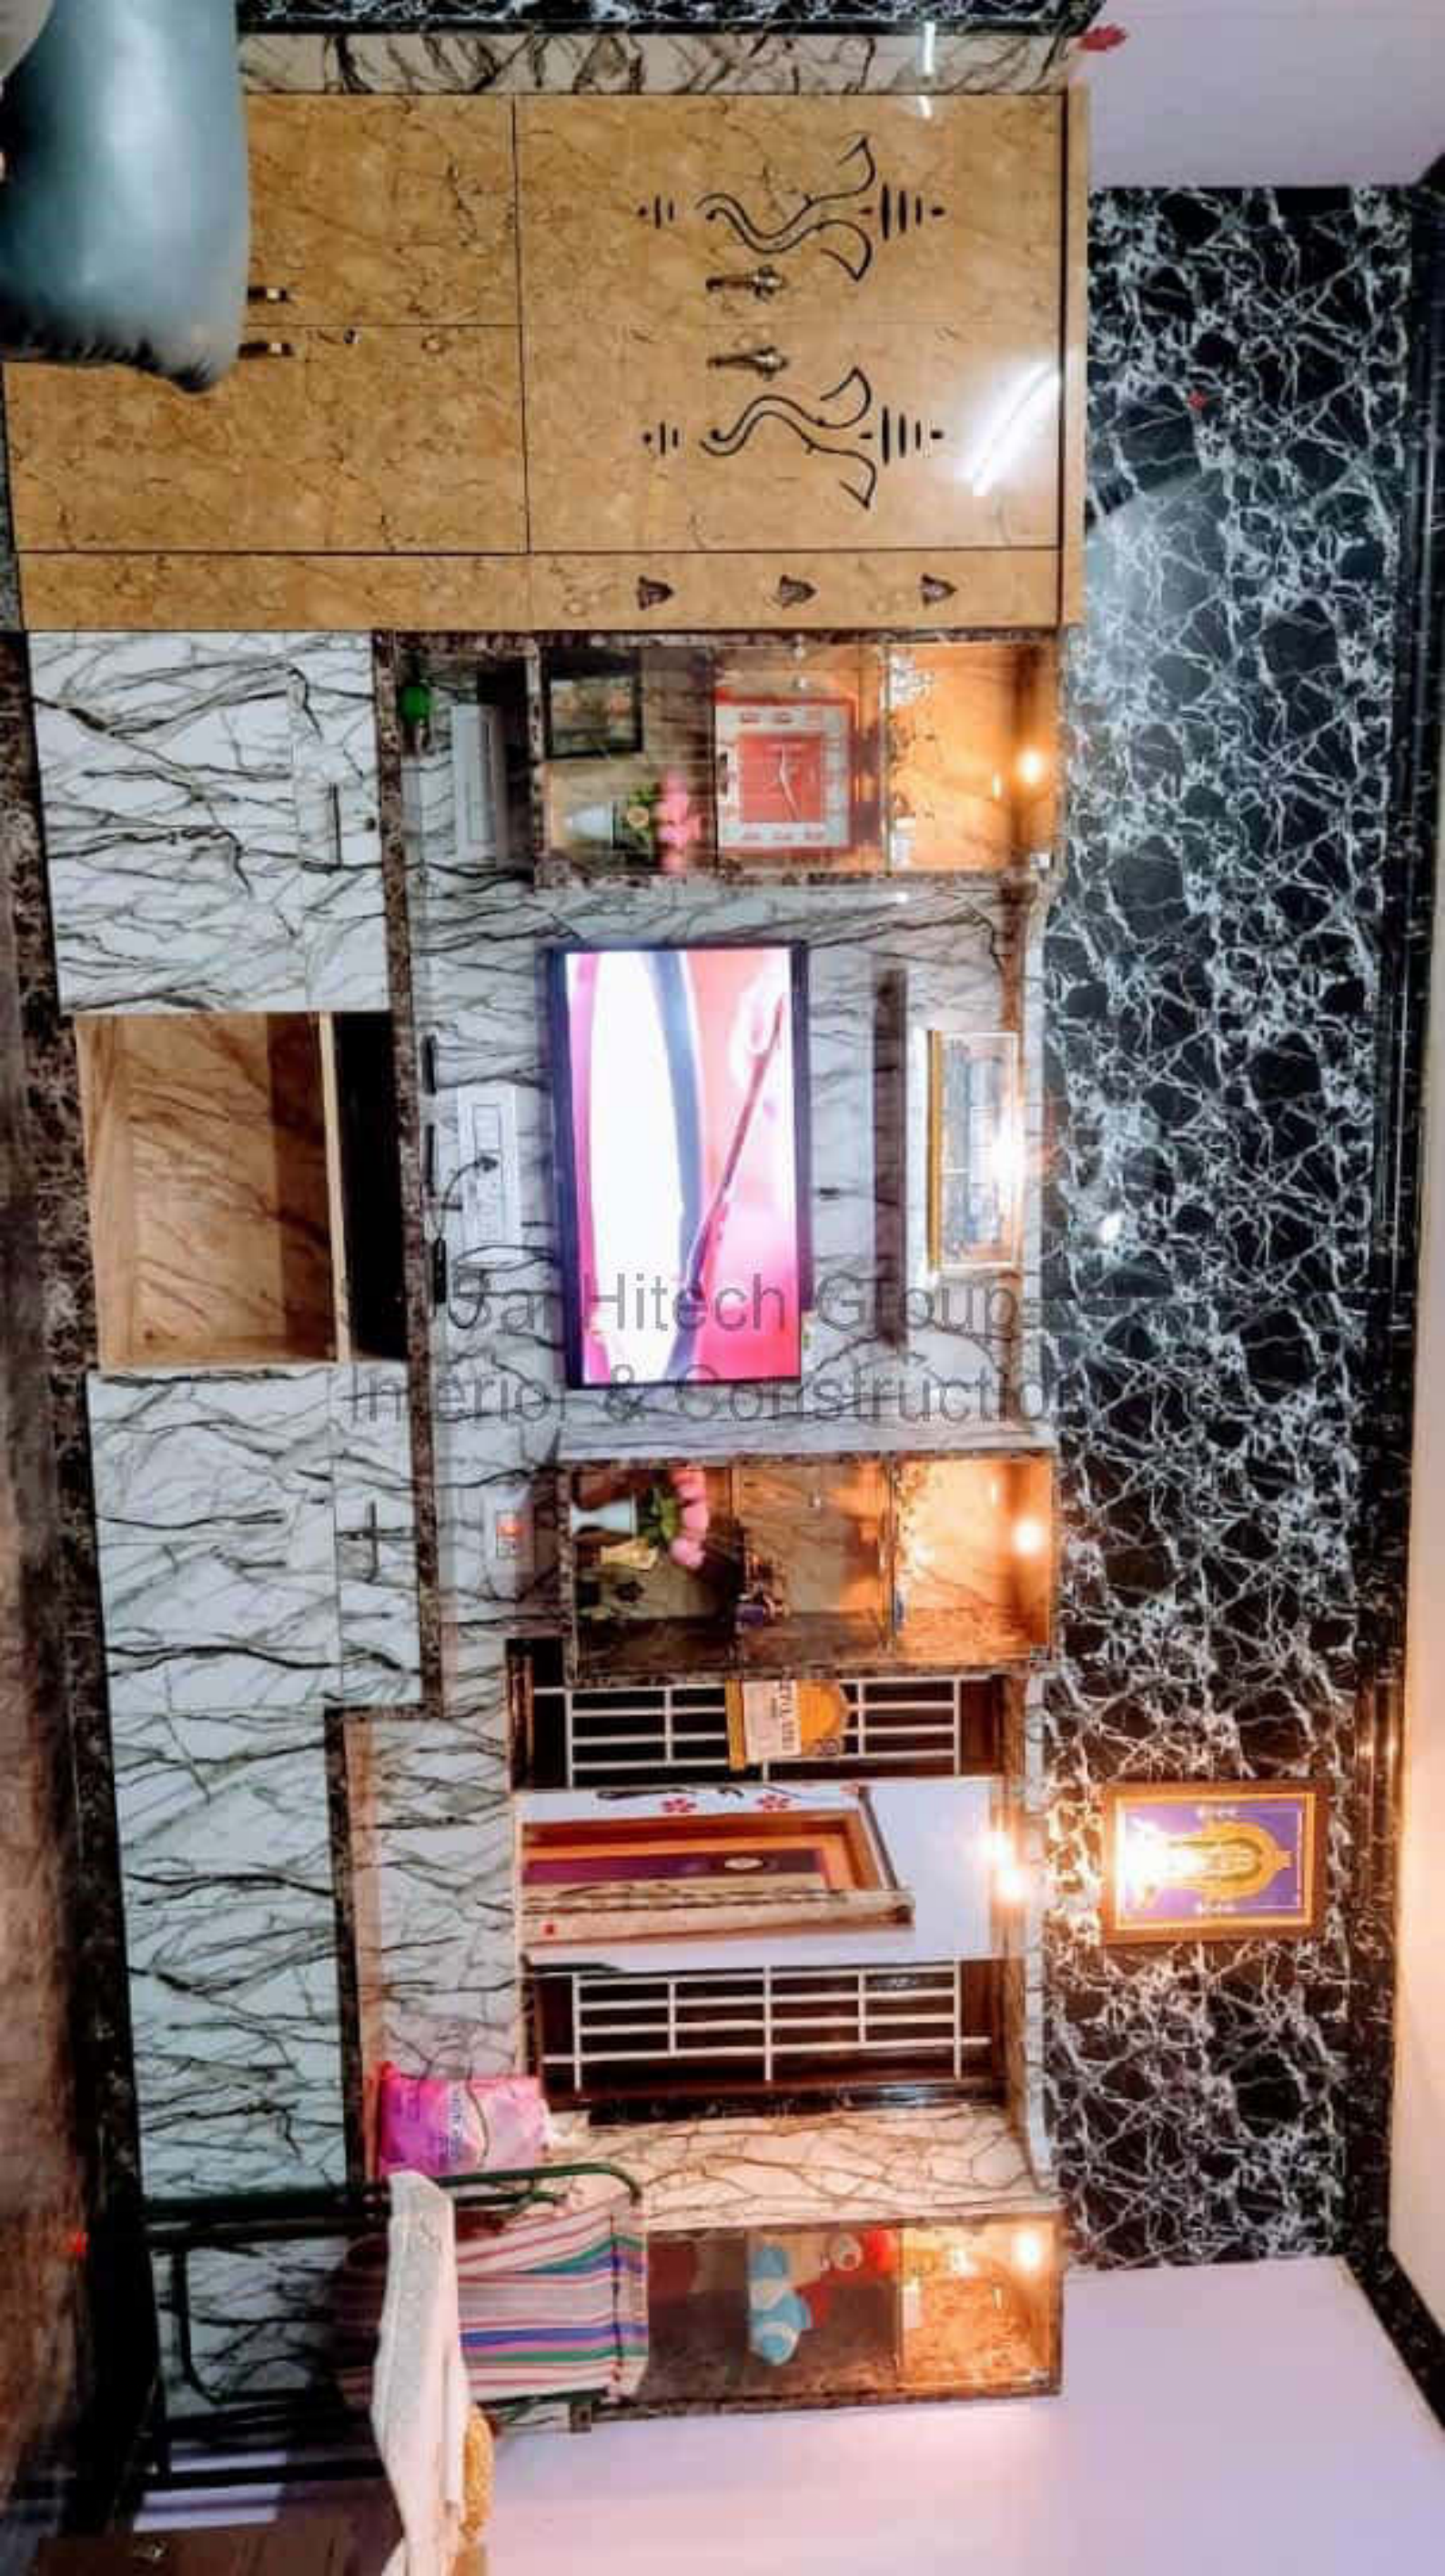

Sar Hitech Group
Interior & Construction