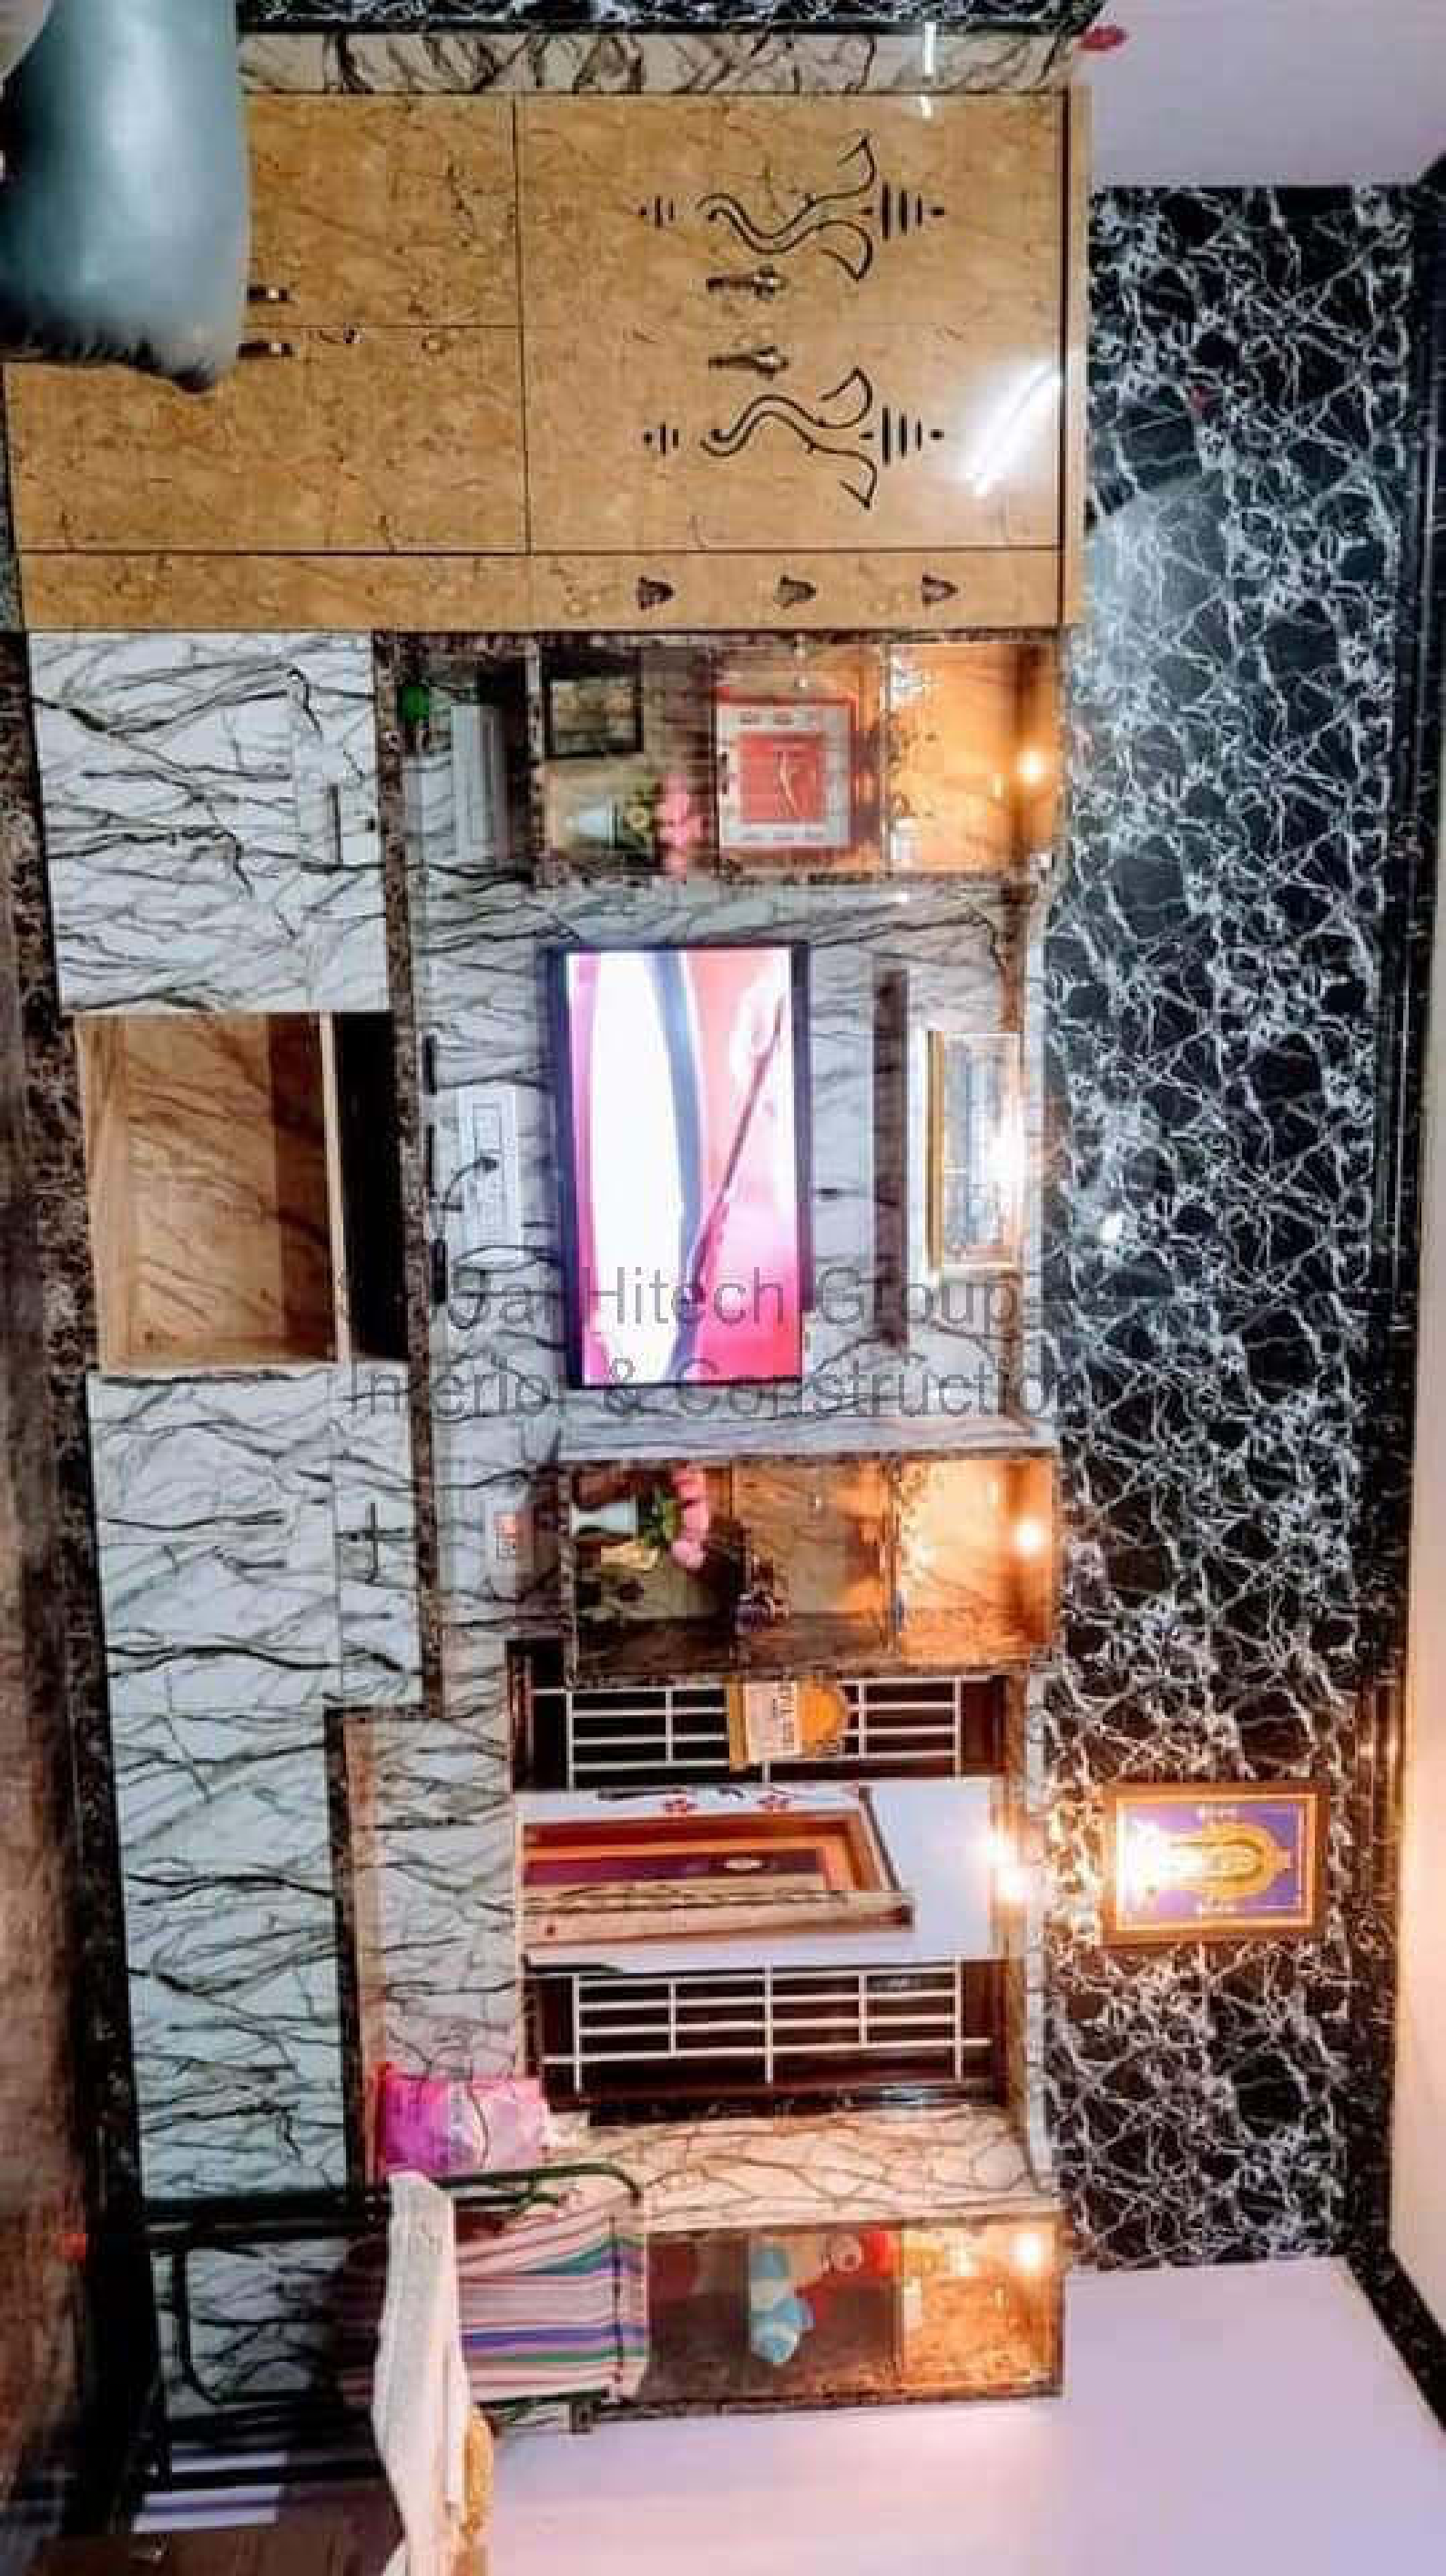

The image shows a modern interior wall unit. It features a white base with several cubby holes and a dark wood finish for the shelves and decorative elements. A small framed picture is mounted on the wall above the unit. The unit is set against a light-colored wall, and a window with white curtains is visible in the background. The floor is covered with a patterned rug. A small water bottle and a cup are on the floor in front of the unit.