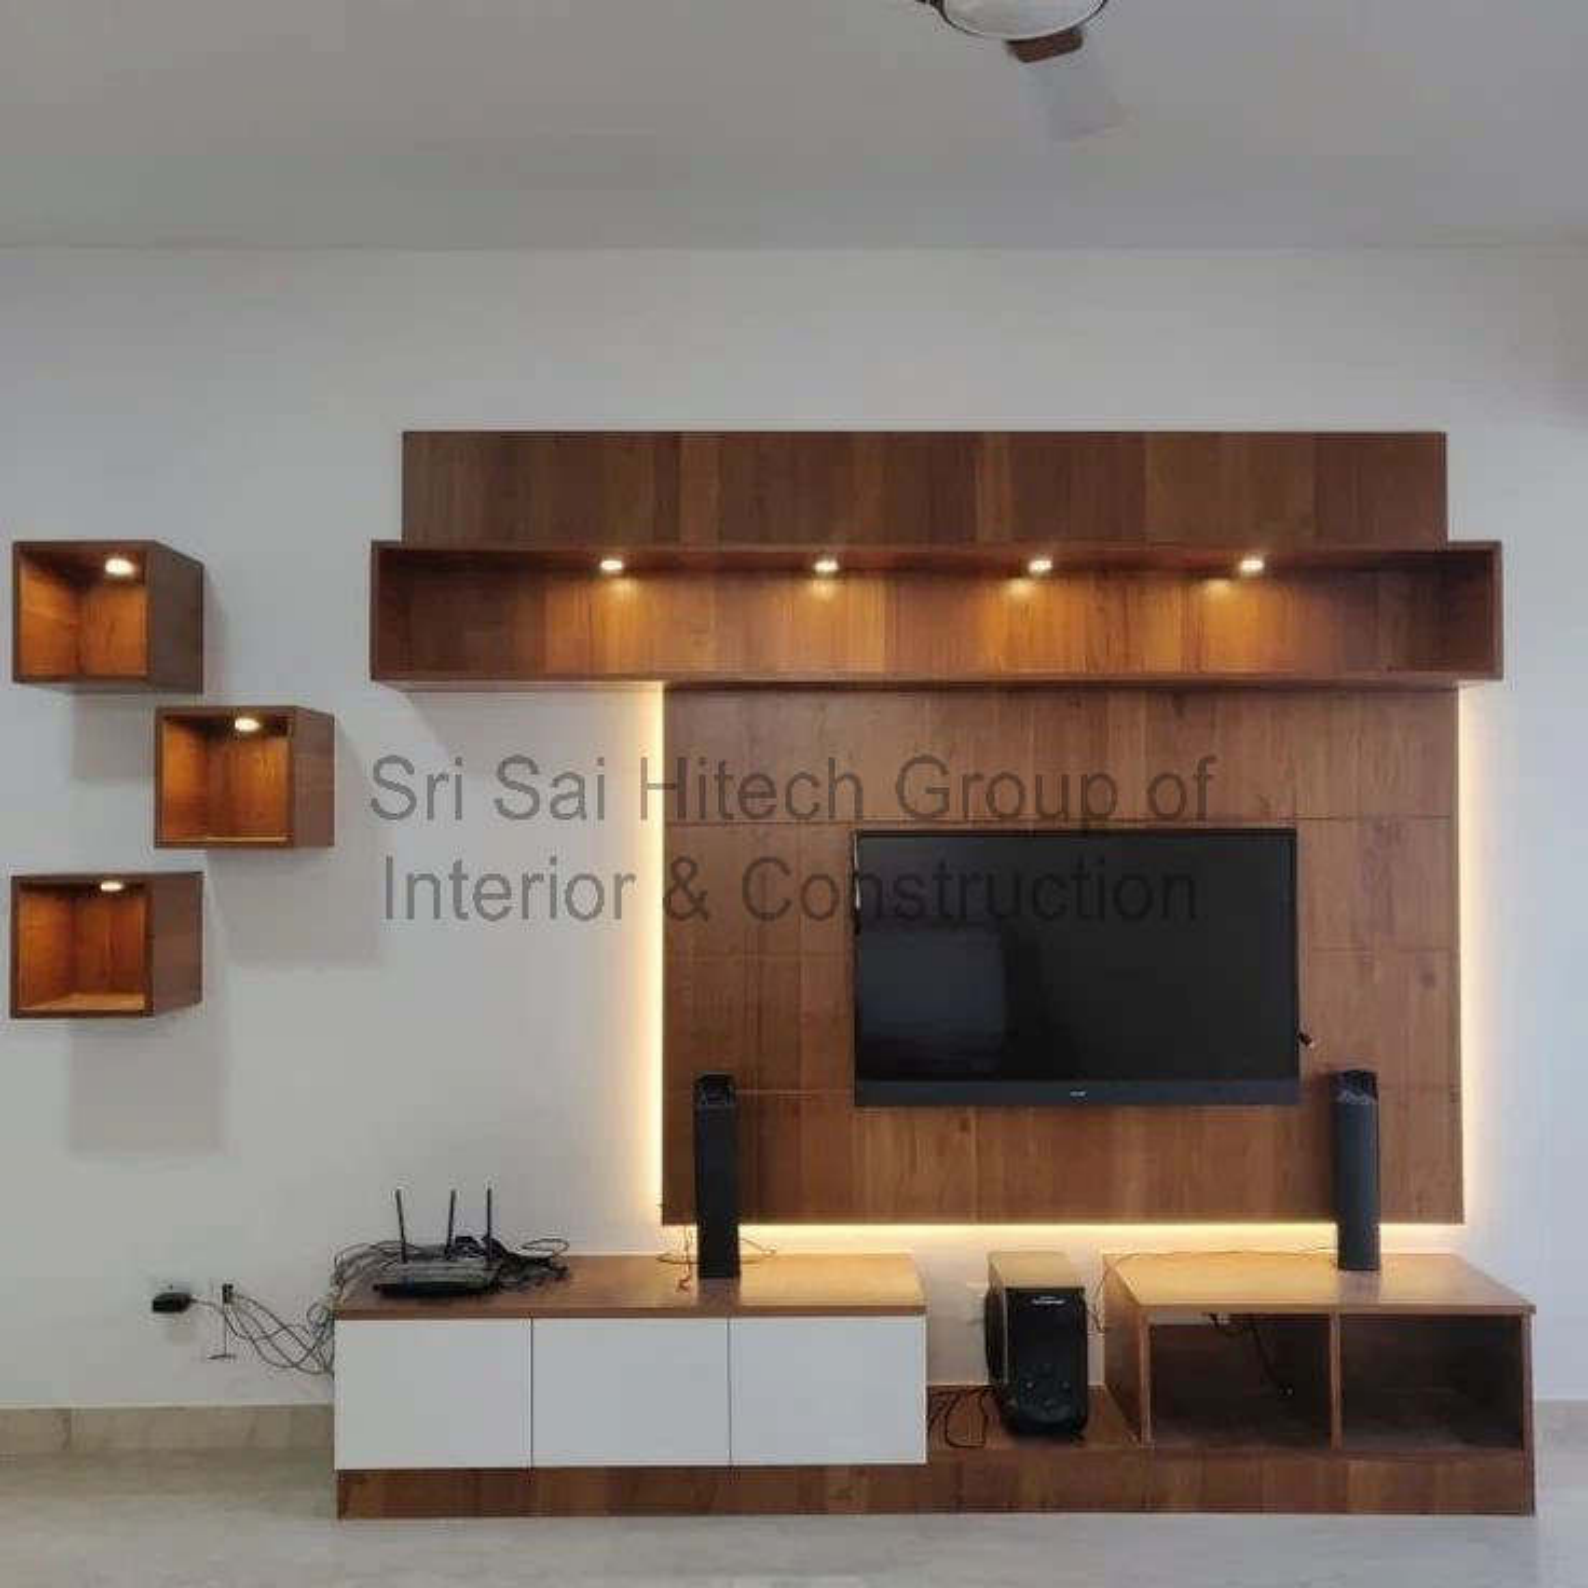

Sri Sai Hitech Group of
Interior & Construction