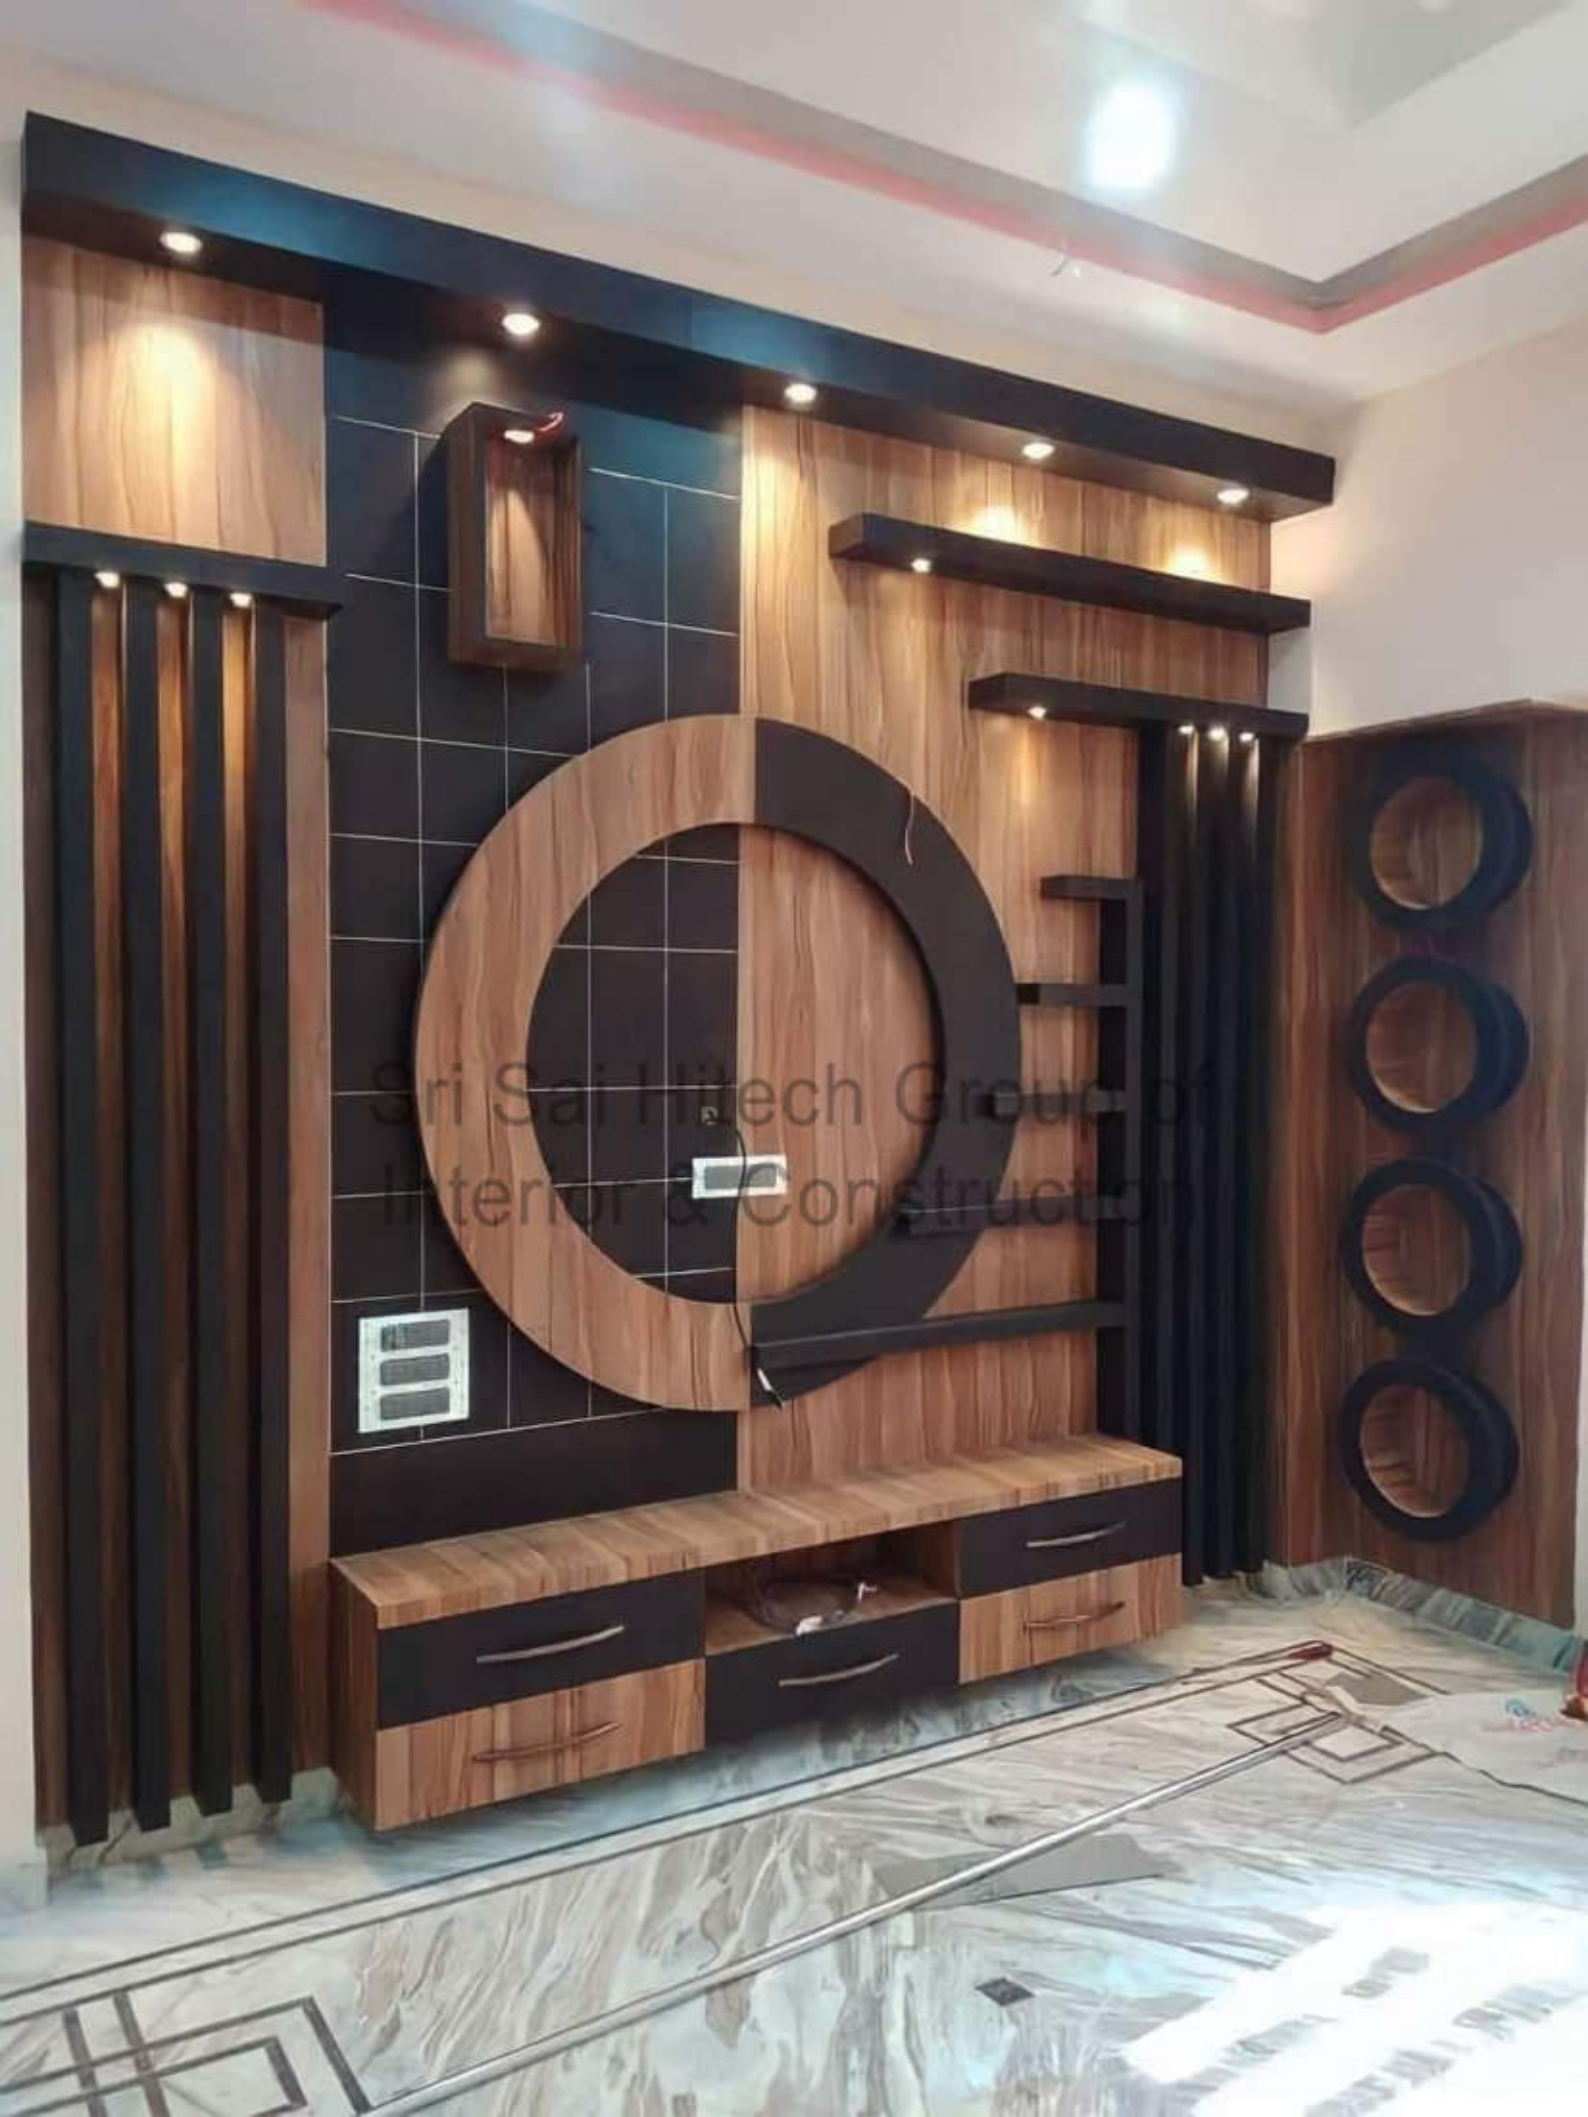

Sri Sai Hitech Group of
Interior & Construction