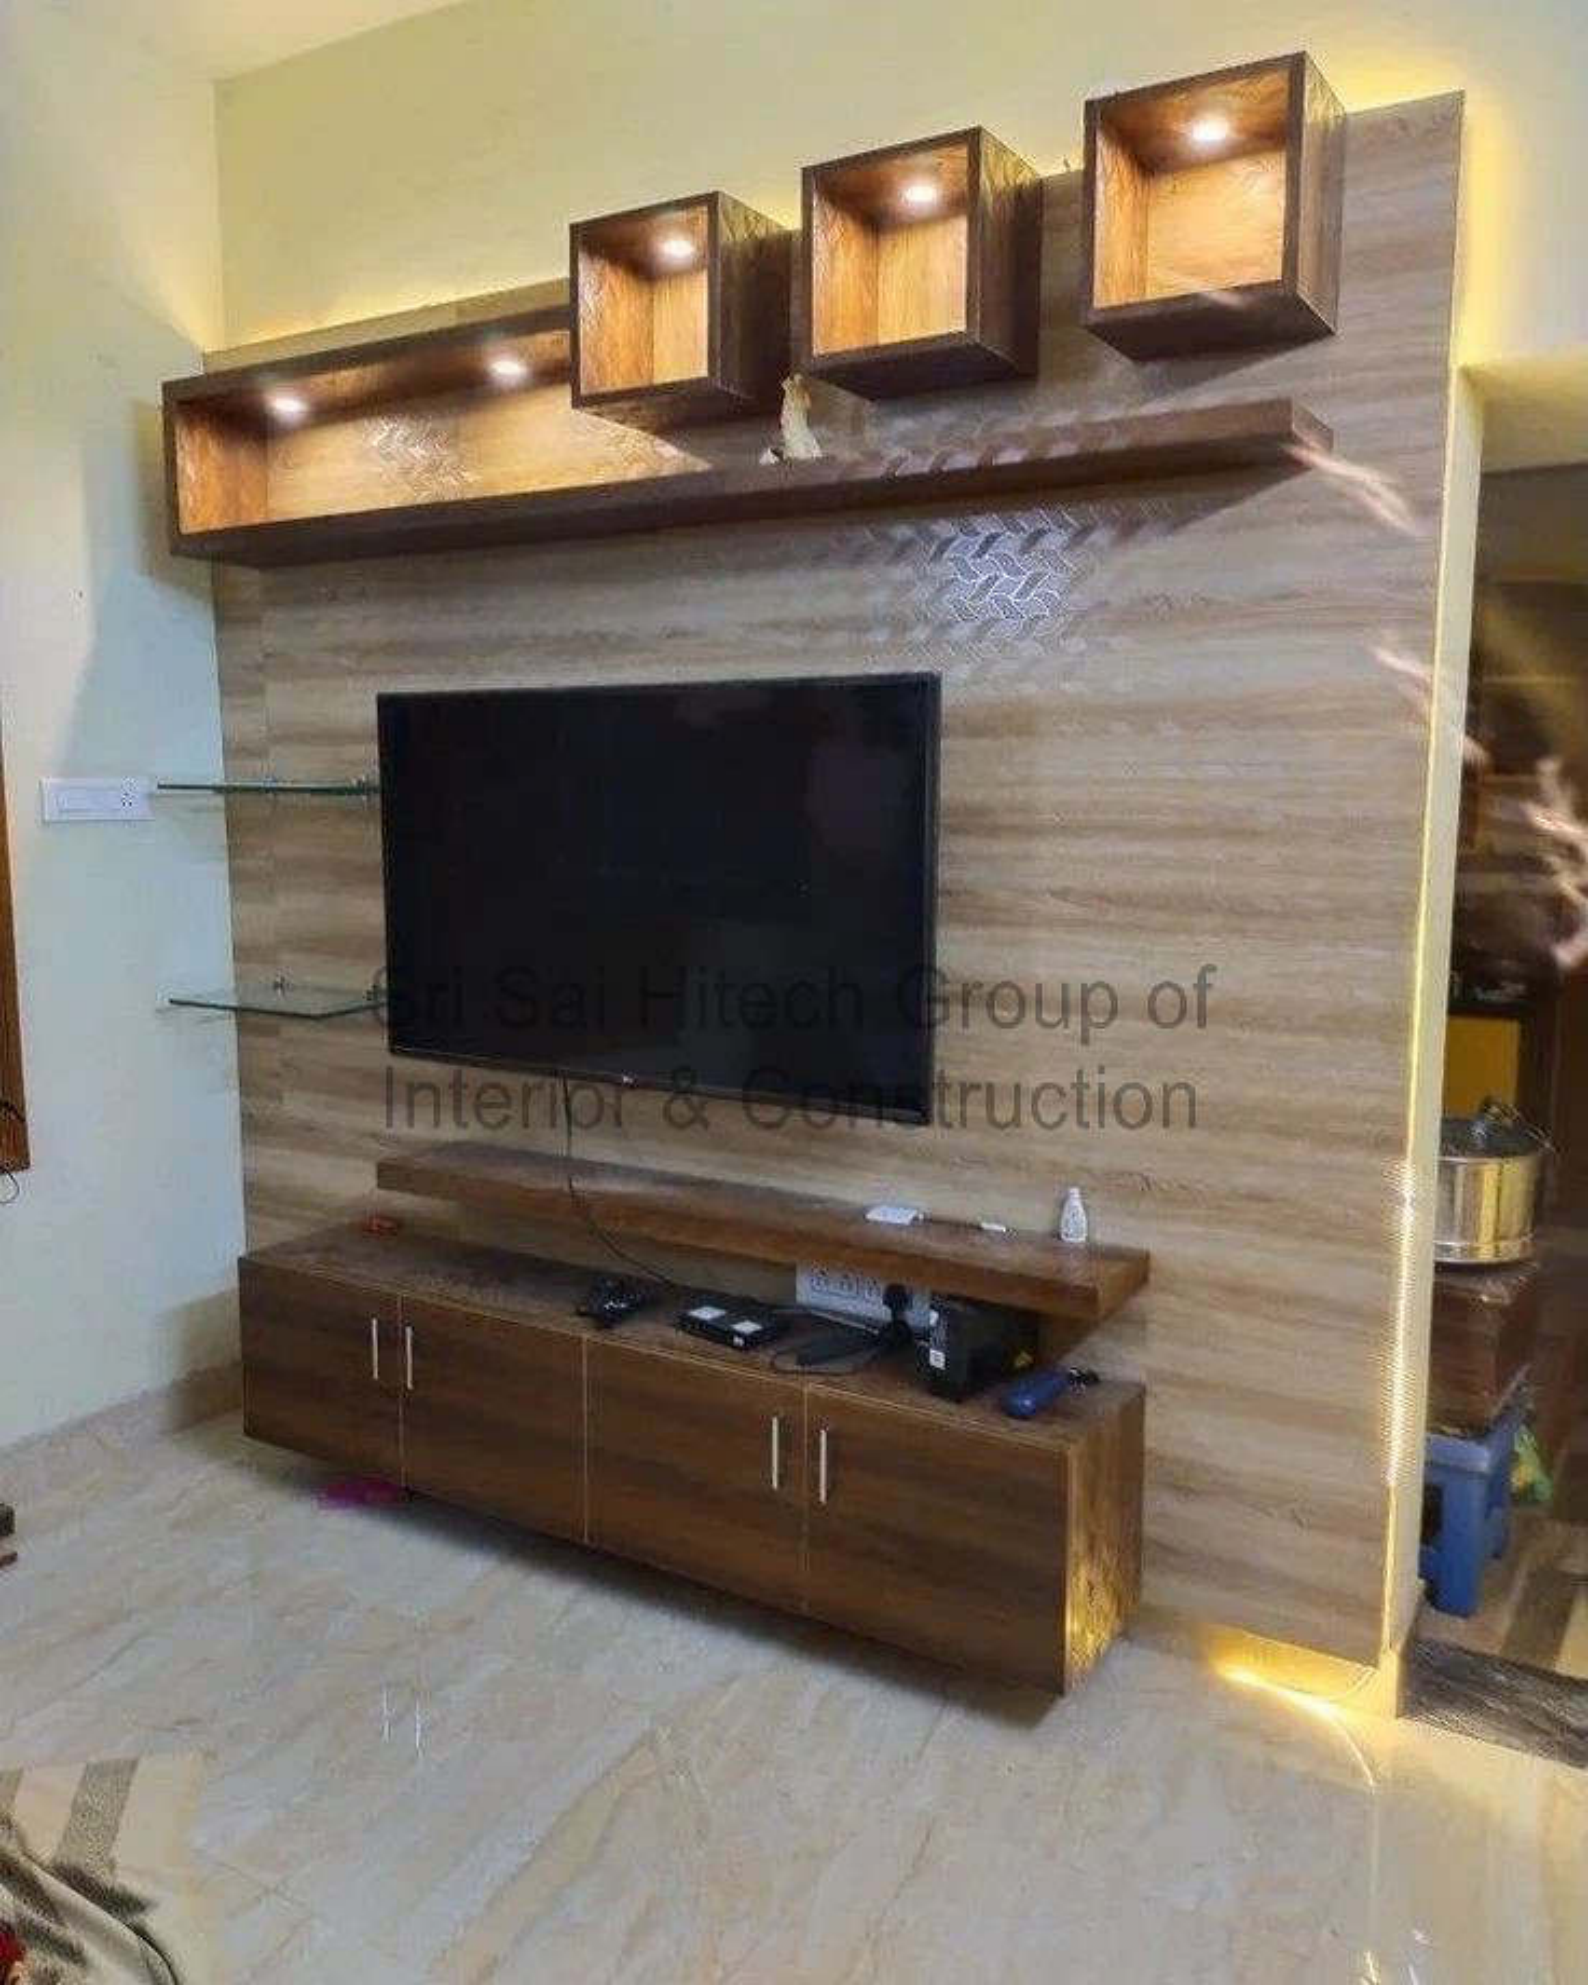

Sri Sai Hitech Group of
Interior & Construction

Interior & Construction

SHOT ON REDMI Y3
AI DUAL CAMERA

Sri Sa
Interior

Sal Hitech Group of
Interior & Construction

2011
2012

Sri Sai Hitech Group of
Interior & Construction

The image shows a modern interior wall unit. It features a white base with several cubby holes and a dark wood finish for the shelves and decorative elements. A small framed picture is mounted on the wall above the unit. The unit is set against a light-colored wall, and a window with white curtains is visible in the background. The floor is covered with a patterned rug. A small water bottle and a cup are on the floor in front of the unit.