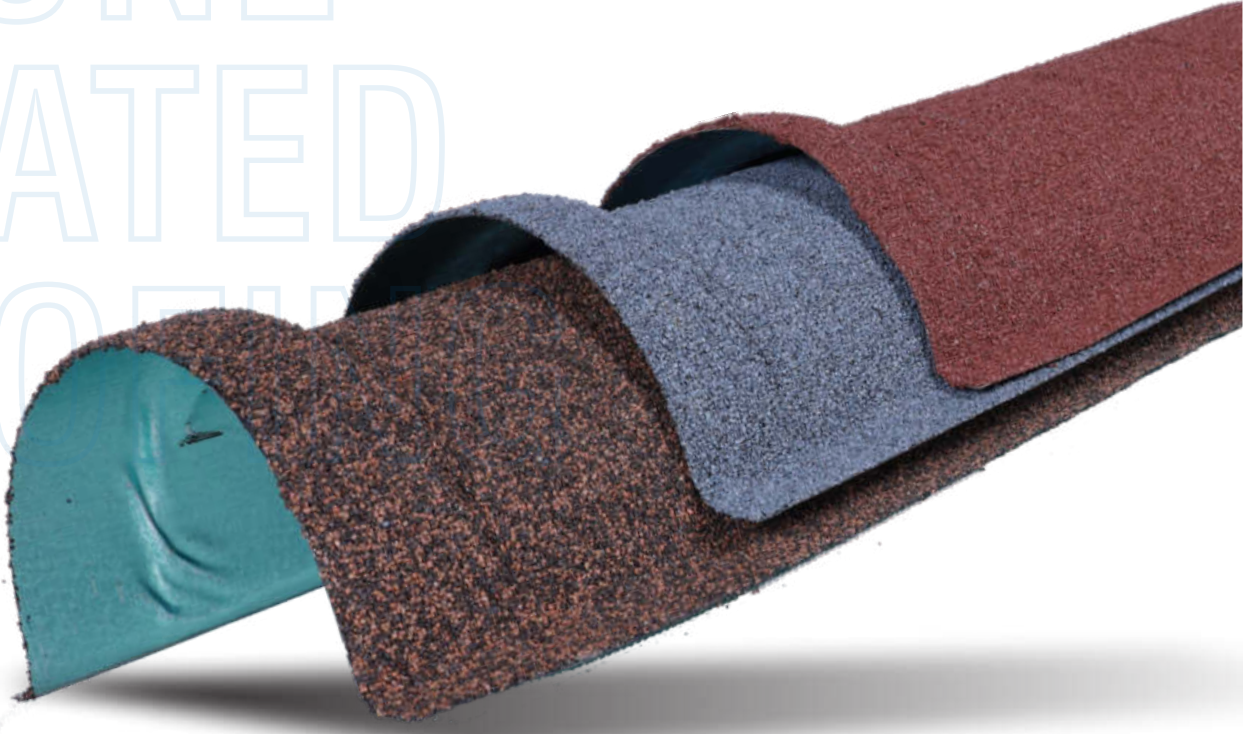

# STONE COATED ROOFING

Size: Length 7' x Width 3'

*COFFEE BROWN*

*ARCTIC BLUE*

*DARK GREEN*

*SMOKY GREY*

*RED*

# STONE COATED ROOFING

Length 7 Feet

WINE RED

Width 3 Feet

ARTICAL BLUE

BROWN BLACK

FOREST GREEN

SMOKY GREY

## MATERIAL USED

Galvalume steel (Aluminum Zinc plated steel sheet = PPGL), Natural Stone chip, Acrylic resin glue.

# RIDGE CAP

STONE  
COATED  
ROOFING

Length 3.77 Feet

BROWN BLACK

SMOKEY GREY

WINE RED

FOREST GREEN

ARTICAL BLUE