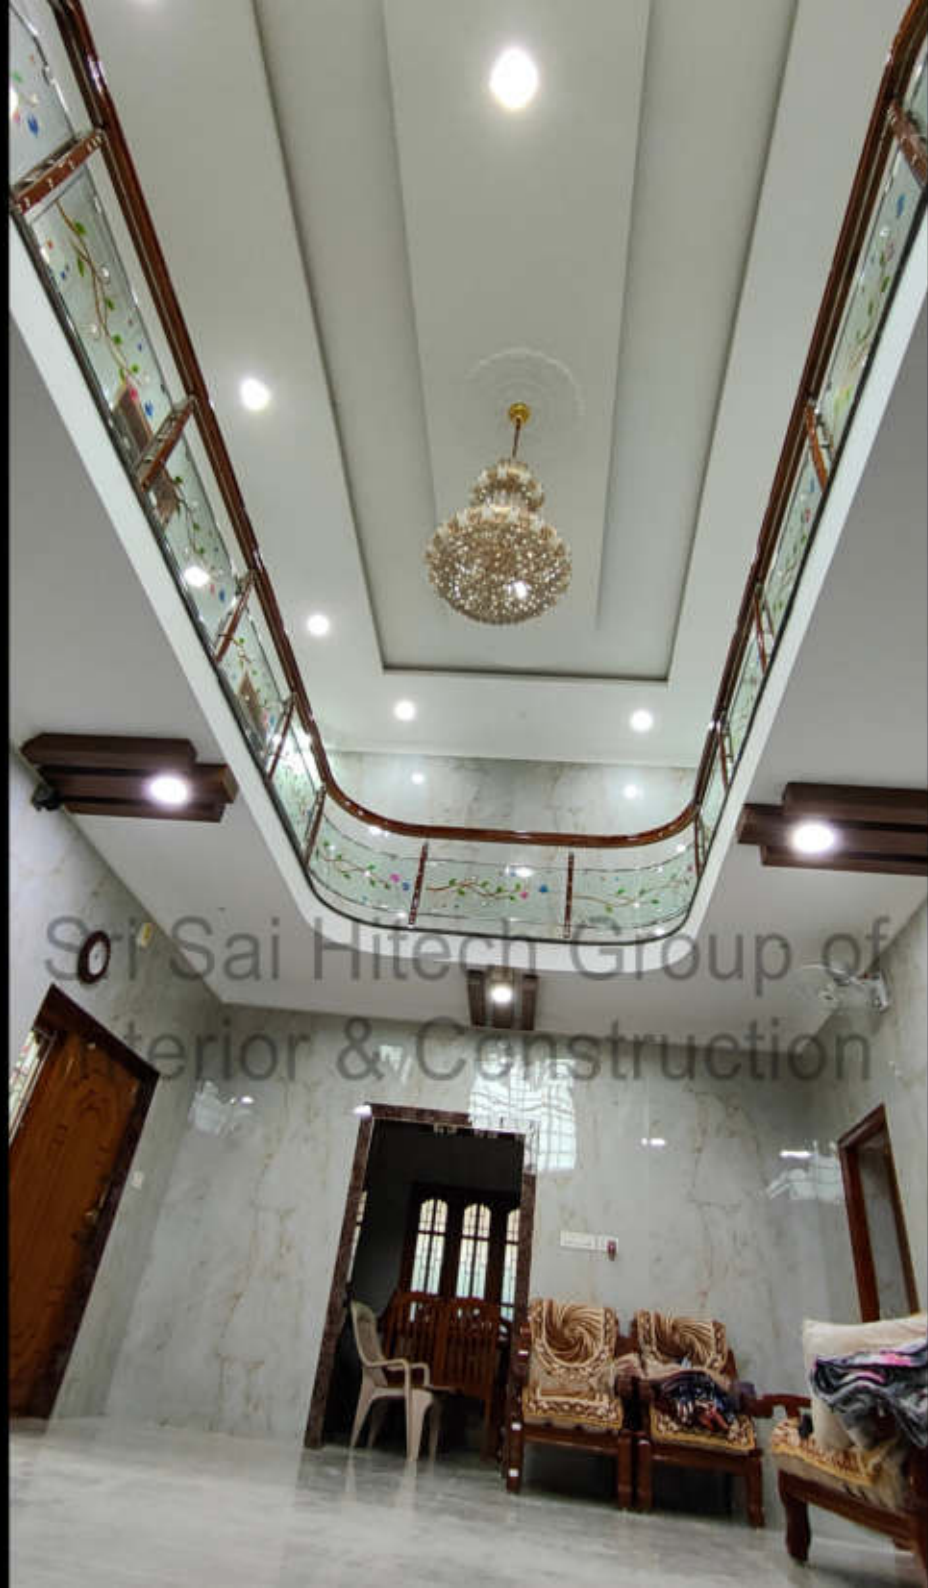

Sri Sai Hitech Group of
Interior & Construction

Sri Sai Hitech Group of
Interior & Construction

Sri Sai Hitech Group of
Interior & Construction

Sri Sai Hitech Group of
Interior & Construction

A photograph of a modern office interior. A central, dark, cylindrical pillar stands in the foreground. The ceiling is white with numerous recessed circular lights. The floor is light-colored with a grid pattern. In the background, there are glass-walled offices or meeting rooms. A white sheet of paper with some faint markings is on the floor in the lower-left corner.

8925987070, 9344245756

SRI SAI HITECH INTERIORS

Shot on OnePlus
By Dhiva Dhasan

8925987070 , 9344245756

SRI SAI HITECH INTERIORS

Sri Sai Hitech Group of
Interior & Construction

8925987070, 9344245756

SRI SAI HIITECH
INTERIORS