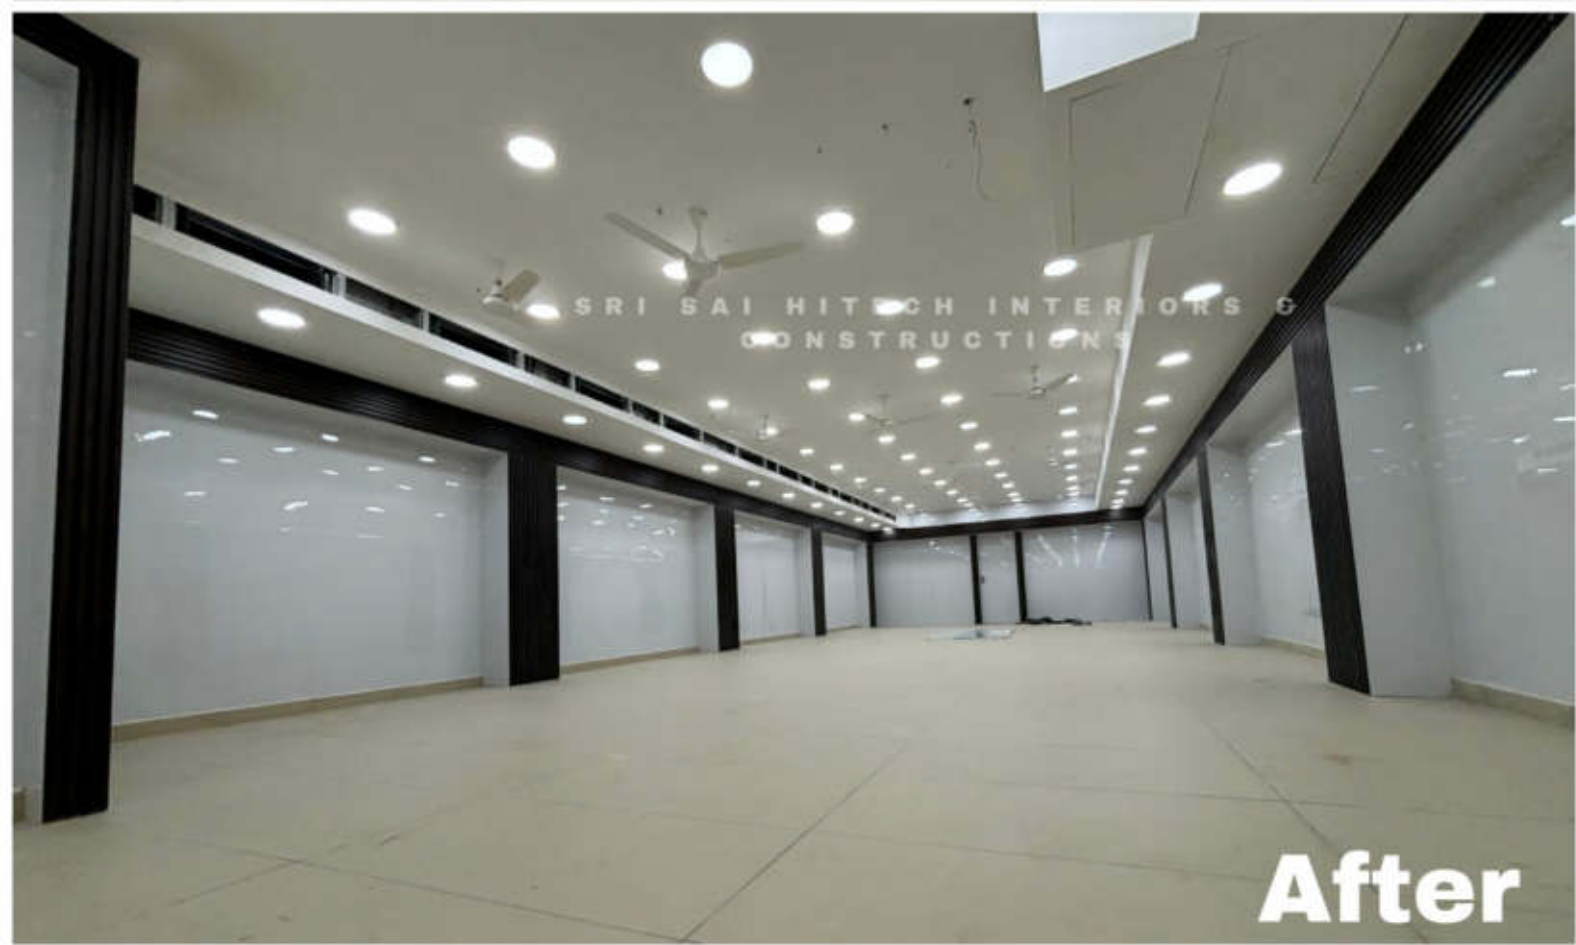

Before

After