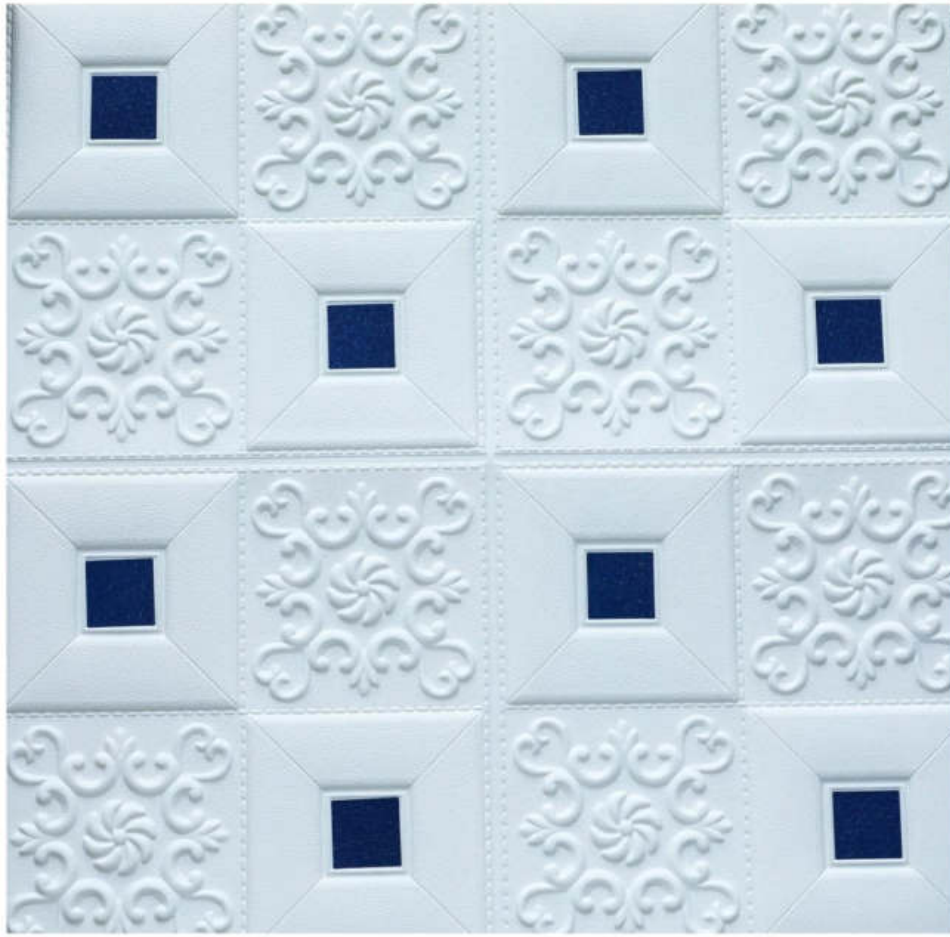

SIZE : 2.3 * 2.5 FT

AREA : 5.75 SQ.FT

THICK : 10 MM

FOAM BRICK

FALSE CEILING

WHITE WITH GOLD

SIZE : 2.3 X 2.3

THICKNESS : 8.5 mm

FALSE CEILING

WHITE WITH BLUE

SIZE : 2.3 X 2.3
THICKNESS : 8.5 mm

BUTTERFLY - MINT BLUE

SIZE : 2.3 X 2.3
THICKNESS : 8.5 mm

BUTTERFLY - PINK

SIZE : 2.3 X 2.3
THICKNESS : 8.5 mm

FALSE CEILING - WHITE

SIZE : 2.3 X 2.3
THICKNESS : 8.5 mm

HAPPY TRAIN

SIZE : 2.3 X 2.5

THICKNESS : 8.5 mm

LITTLE STARRY SKY

SIZE : 2.3 X 2.5

THICKNESS : 8.5 mm

TATAMI - BLUE