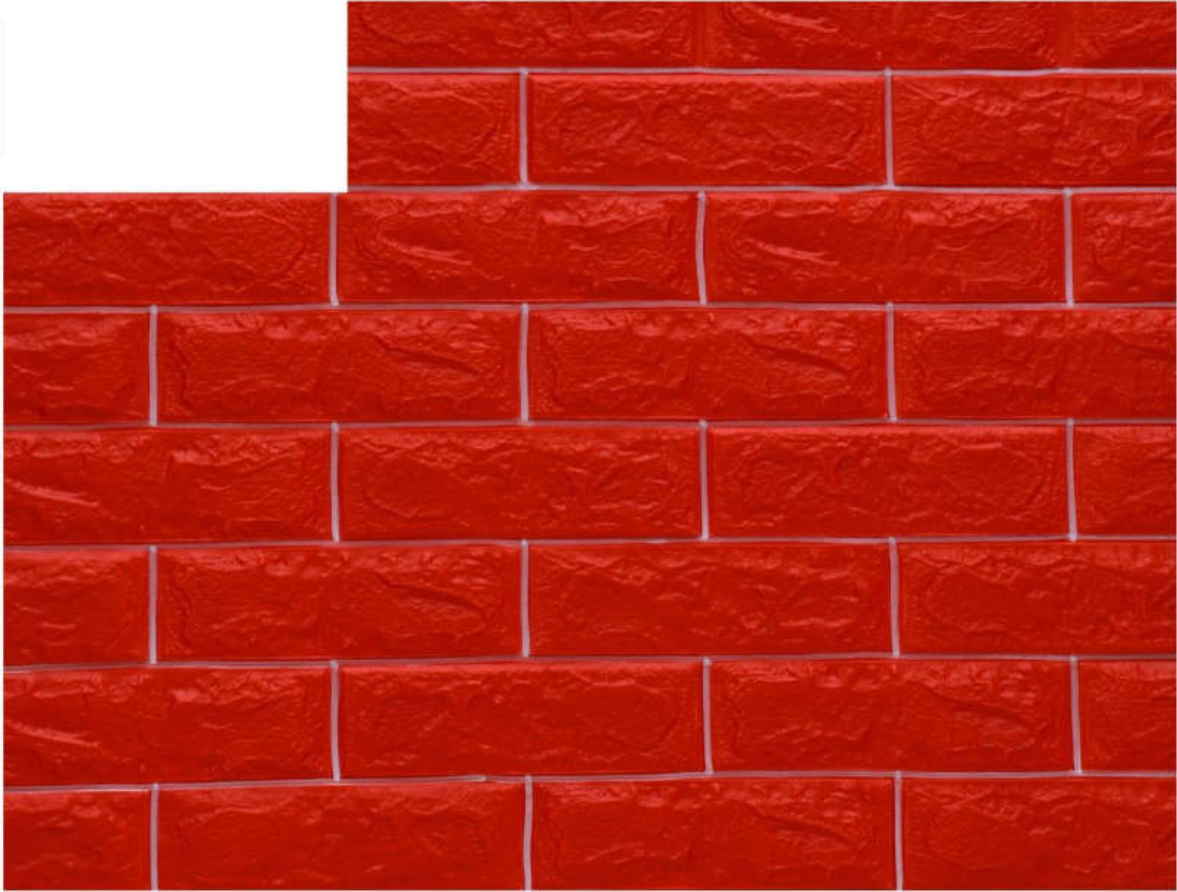

CLASSIC BRICK **PINK**

SIZE : 2.3 X 2.5
THICKNESS : 10mm

CLASSIC BRICK
WHITE

SIZE : 2.3 X 2.5
THICKNESS : 8.5 mm

MIINT BLUE

DARKER AFTER COLOUR IMPROVEMENT

FOAM BRICK

RED

DARKER AFTER COLOUR IMPROVEMENT

SIZE : 2.3 * 2.5 FT

AREA : 5.75 SQ.FT

THICK : 10 MM

FOAM BRICK

Green

DARKER AFTER COLOUR IMPROVEMENT

2.5

SIZE : 2.3 * 2.5 FT

AREA : 5.75 SQ.FT

THICK : 10 MM

FOAM BRICK

FALSE CEILING

WHITE WITH GOLD

SIZE : 2.3 X 2.3

THICKNESS : 8.5 mm