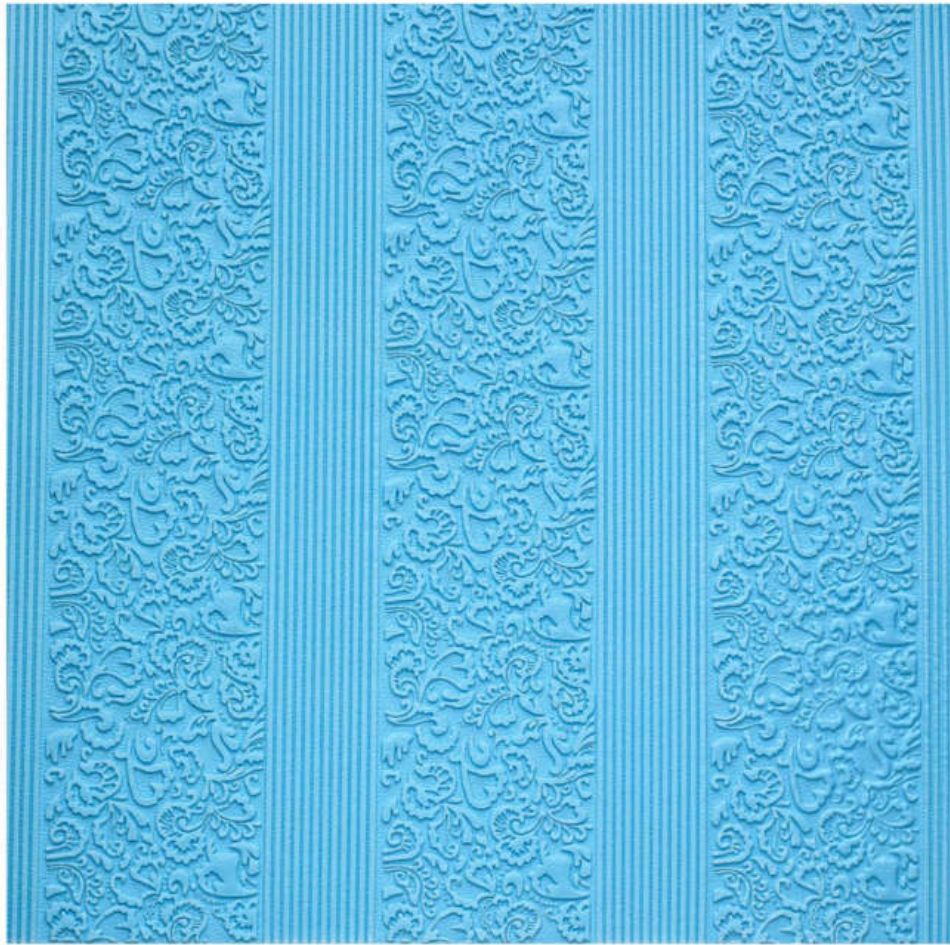

SIZE : 2.3 * 2.5 FT

AREA : 5.75 SQ.FT

THICK : 10 MM

FOAM BRICK

FALSE CEILING

WHITE WITH GOLD

SIZE : 2.3 X 2.3

THICKNESS : 8.5 mm

FALSE CEILING

WHITE WITH BLUE

SIZE : 2.3 X 2.3
THICKNESS : 8.5 mm

BUTTERFLY - MINT BLUE

SIZE : 2.3 X 2.3
THICKNESS : 8.5 mm

BUTTERFLY - PINK

SIZE : 2.3 X 2.3
THICKNESS : 8.5 mm

FALSE CEILING - WHITE

SIZE : 2.3 X 2.3
THICKNESS : 8.5 mm

HAPPY TRAIN

SIZE : 2.3 X 2.5

THICKNESS : 8.5 mm

LITTLE STARRY SKY

SIZE : 2.3 X 2.5

THICKNESS : 8.5 mm

TATAMI - BLUE