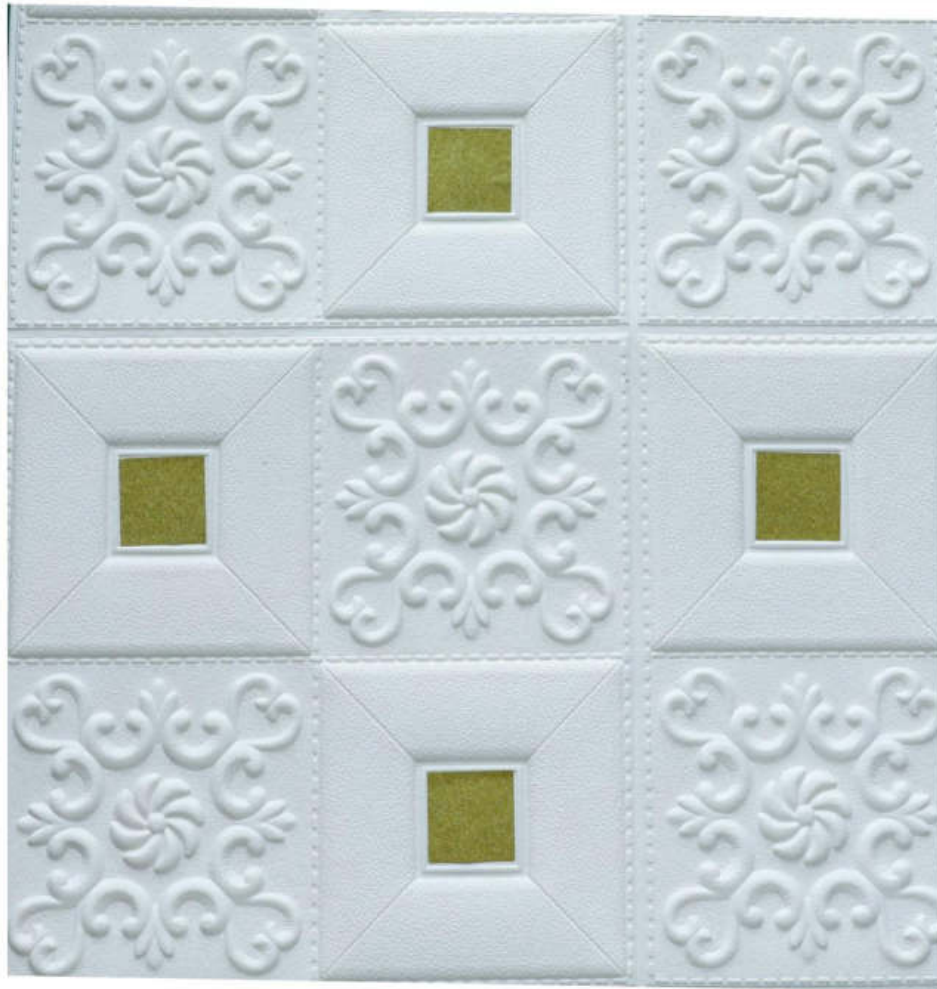

DARKER AFTER COLOUR IMPROVEMENT

SIZE : 2.3 * 2.5 FT

AREA : 5.75 SQ.FT

THICK : 10 MM

FOAM BRICK

Green

DARKER AFTER COLOUR IMPROVEMENT

2.5

SIZE : 2.3 * 2.5 FT

AREA : 5.75 SQ.FT

THICK : 10 MM

FOAM BRICK

FALSE CEILING

WHITE WITH GOLD

SIZE : 2.3 X 2.3

THICKNESS : 8.5 mm

FALSE CEILING

WHITE WITH BLUE

SIZE : 2.3 X 2.3
THICKNESS : 8.5 mm

BUTTERFLY - MINT BLUE

SIZE : 2.3 X 2.3
THICKNESS : 8.5 mm

BUTTERFLY - PINK

SIZE : 2.3 X 2.3
THICKNESS : 8.5 mm

FALSE CEILING - WHITE

SIZE : 2.3 X 2.3
THICKNESS : 8.5 mm

HAPPY TRAIN

SIZE : 2.3 X 2.5

THICKNESS : 8.5 mm

LITTLE STARRY SKY

SIZE : 2.3 X 2.5

THICKNESS : 8.5 mm

TATAMI - BLUE